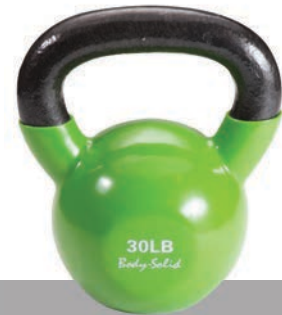

VINYL DIPPED KETTLEBELLS