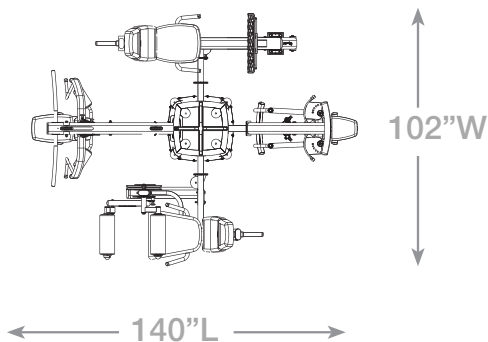

D-GYM, PACKAGE #1:

DGYMP1 120"W x 140"H x 83"L

DCLP-S Leg Press/Calf Extension

DPLS-S Vertical Press and Lat

DPEC-S Pec Dec/Rear Delt

DLEC-S Leg Extension/Leg Curl

D-GYM, PACKAGE #2:

DGYMP2 131"W x 130"H x 83"L