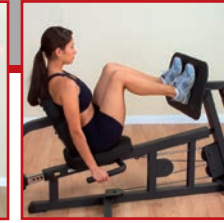

Leg Press/Calf Press (GLP)
G5S, G6B, G6B25YR, G10B