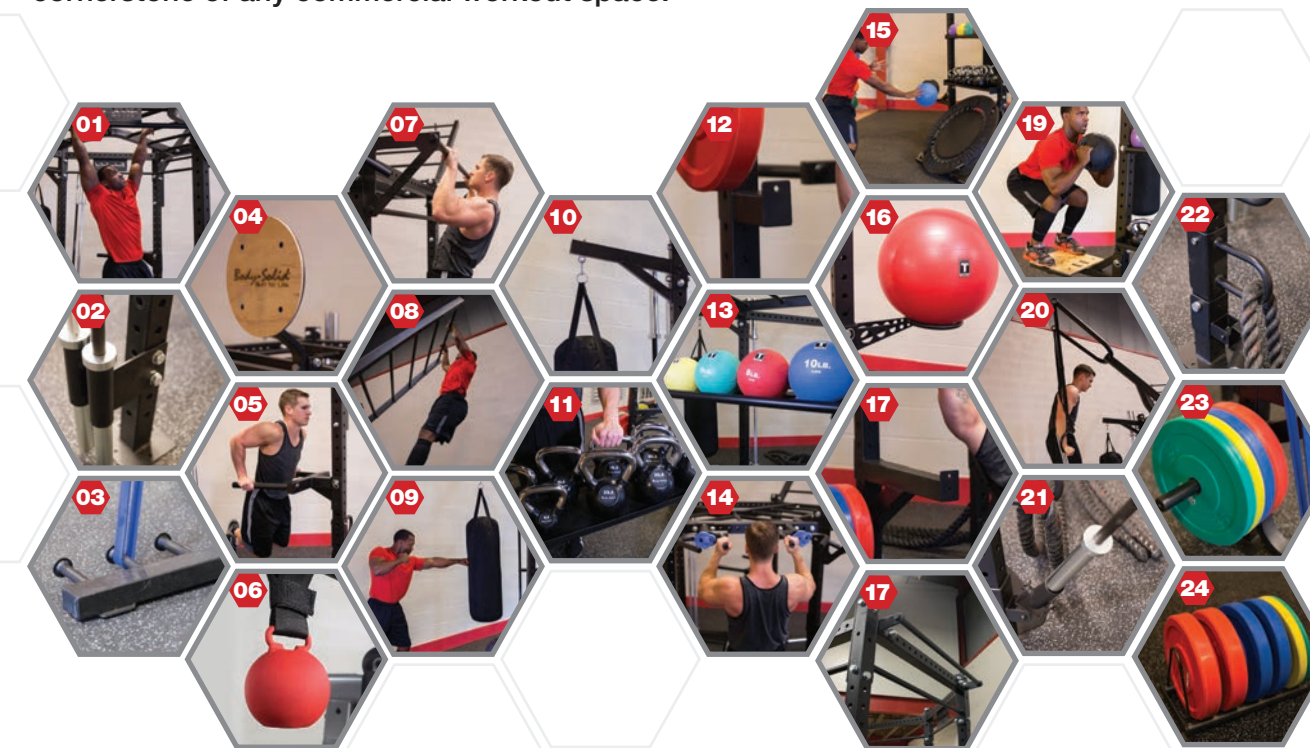

Attachments:

01 SR-BAR	Monkey Bars
02 SR-BHV	Bar Holder, Vertical
03 SR-BP	Band Pegs
04 SR-BT	Ball Throw
05 SR-DIP	Adjustable Dip
06 SR-CB	Cannonball Grips
07 SR-DPU	Double Pull Up
08 SR-FPU	Flying Pull Up
09 SR-HB	Heavy Bag
10 SR-HBH	Heavy Bag Hanger
11 SR-KB	Kettlebell Tray
12 SR-LO	Lift Offs (pair)
13 SR-MB	Medicine Ball Tray
14 SR-MGC	Multi-Grip Chin Up(2)
15 SR-REB	Ball Rebounder
16 SR-SBH	Stability Ball Holder
17 SR-SC	Safety Catches
18 SR-SPU	Single Pull Up
19 SR-STEP	Adjustable Plyo Step
20 SR-SUSP	Suspension Rings
22 SR-TBR	T-Bar Row
22 SR-UL	U-Link
23 SR-WPH	Weight Plate Horn
24 SR-WPS	Weight Plate Storage
SR-HEXEXT	Expansion Rig
SR-HEXPROEXT	Pro Expansion