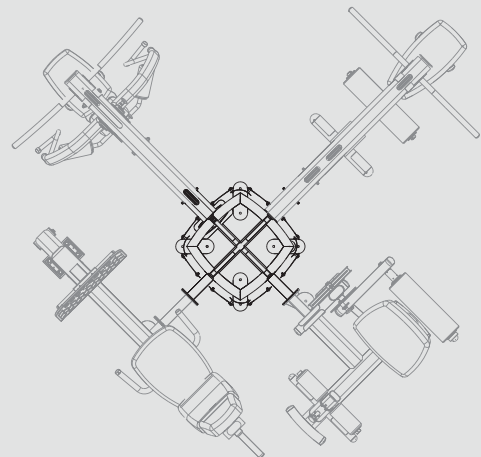

Step 2:

Choose any combination of four of the Pro•Dual single stations (as seen on the next page) to complete your package.