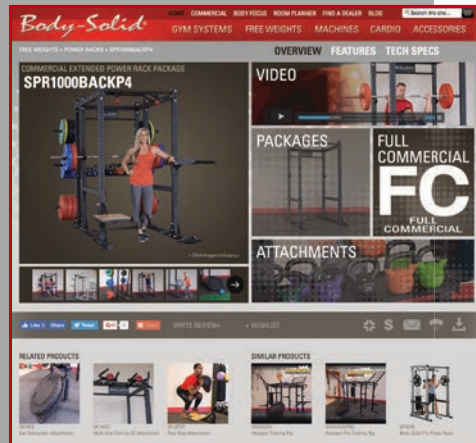

Weights, bars, and collars are sold separately.

OPTIONS:

GPCA1

GLDA3

GPCA

GLRA81

Built for our Corner Leverage Gym. See pg 64 for details.

Visit bodysolid.com for product videos, overviews, features and technical specifications.