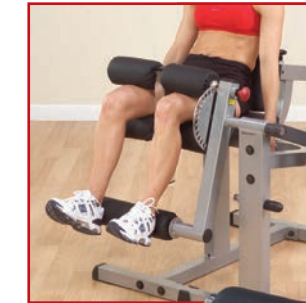

Body-Solid **GSCR349 SEATED CALF RAISE**
Built for Life

- Isolate calves for intense calf raise workout
- Operates on a 3:1 weight ratio for extra development
- Pillow block bearings at main pivot points for ultra smooth movement
- Thick, comfortable DuraFirm knee pads and seat pad
- Angled foot platform with no-slip surface
- Adjustable thigh pads fit users of all sizes
- 11-gauge, 2" x 3" steel construction
- 47"L x 23"W x 39"H
- Product Weight: 93 lbs.
- Body-Solid Commercial Rated Warranty

Body-Solid **GCEC340 CAM SERIES LEG EXTENSION & CURL**
Built for Life

- Two leg exercises (leg extension & leg curl) performed from one comfortable seated position
- Adjustable lifting arm can be positioned for both hamstring and quad isolation
- Easy-to-use pop-pin for quick adjustments and range of motion control
- DuraFirm pads
- Distance from top of seat pad to bottom of foam roller: 16"
- 56"L x 44"W x 37"H
- Product Weight: 72 lbs.
- Body-Solid Commercial Rated Warranty

Body-Solid **GSCL360 LEVERAGE SQUAT CALF MACHINE**
Built for Life

- Perform squats and calf raises
- Innovative rounded calf raise block provides a deep pre-stretch for maximum development
- Diamond plate foot platform is set to perfect 20° pitch for optimal develop of quads and glutes
- Extra-thick DuraFirm shoulder and back pads contoured to conform to shoulders
- Spring-loaded lockout handle in easy reach for user safety
- 62"L x 47"W x 56"H
- Product Weight: 170 lbs.
- Body-Solid Commercial Rated Warranty

Body-Solid **GLCE365 SEATED LEG EXTENSION & SUPINE CURL**
Built for Life