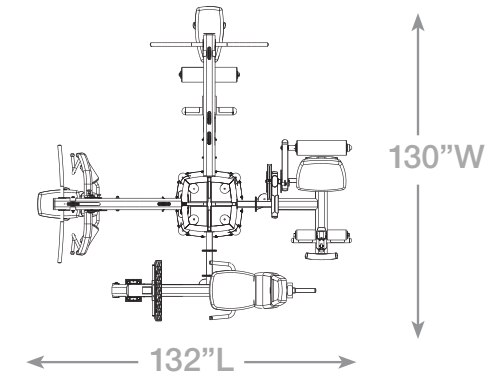

D-GYM, PACKAGE #3:

DGYMP3 130"W x 132"H x 83"L

DLAT-S Lat Pull-Down/Midrow

DABB-S Ab Crunch/Back Extension

DCLP-S Leg Press/Calf Extension

DPLS-S Vertical Press and Lat