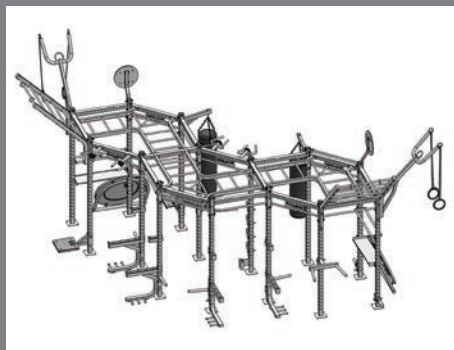

Hexagon Triple Package (SR-HEXPROTPLP4), also available, 83" SR-HEXTPLP4