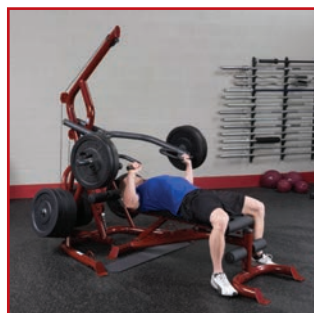

Weights, bars, collars, and adapter sleeves are sold separately.

Body-Solid
Built for Life

SBL460P4 FREWEIGHT LEVERAGE GYM PACKAGE

- Perform bench/incline/decline and shoulder presses, pec flies, lat pull-downs, preacher curls, squats, calf raises and more
- Three people can work out together safely
- Press arm handles rotate providing a barbell feel with total safety
- Bench (FID46) is removable increasing versatility
- Rotating lat pulldown handles provide consistent resistance throughout range
- Extra strong 3” x 3” 10 and 11-gauge steel mainframe with all-four-side welded construction
- Commercial-grade pillow block with sealed ball bearings provide precision movement and friction-free performance
- DuraFirm pads are tear resistant, extra thick and ultra comfortable
- 149”L x 100”W x 83”H
- Product Weight: 630 lbs.
- Body-Solid Commercial Rated Warranty