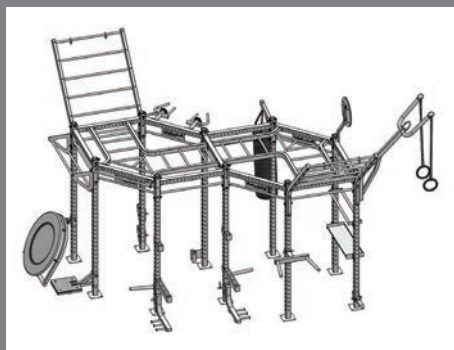

Monkey Bars	Medicine Ball Tray
Bar Holder(Vertical)	Multi-Grip Chin Up(2)
Band Pegs(2)	Ball Rebounder
Ball Throw	Safety Catches(2)
Dip Station	Single Pull Up
Double Pull Up	Plyo Step
Flying Pull Up	Suspension Rings
Heavy Bag	T-Bar Row
Heavy Bag Hanger	U-Link
Kettlebell Tray	Weight Plate Horns
Lift Offs(2)	

Hexagon Double Package (SR-HEXPRODBLP4), also available 83" SR-HEXDBLP4