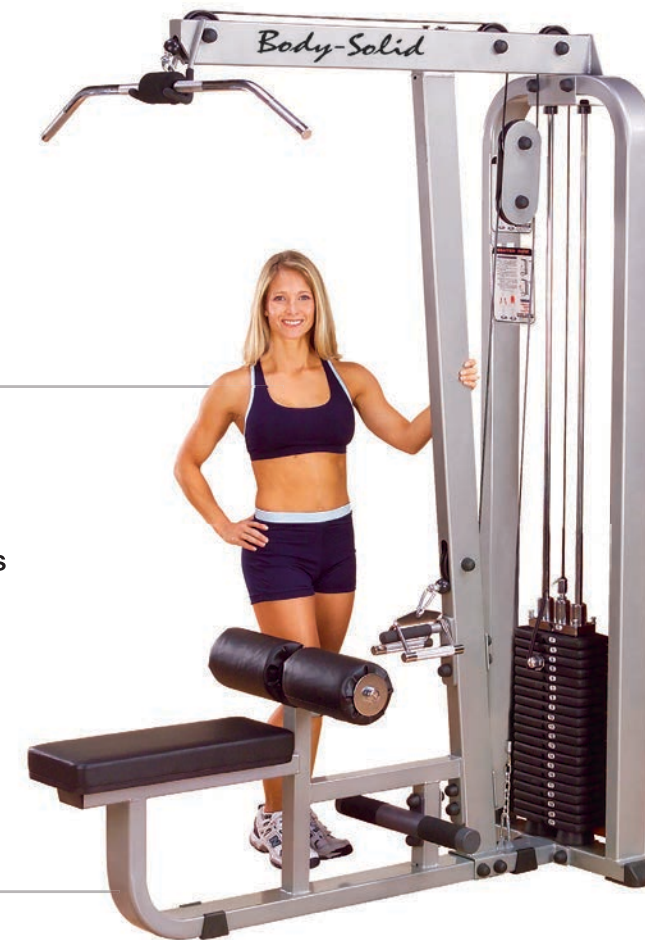

Body-Solid
ProClub Line **SLM300G LAT MID ROW** **FC**

- High pulley directly overhead for front and rear lat pulldowns
- Extra long pad ensures proper range for lat and row exercises
- Includes revolving steel 48" lat bar and steel triangle row bar
- 2" x 3" heavy-duty 11-gauge mainframe construction
- 210 lb. weight stack, optional 310 lb. weight stack
- 64"L x 46"W x 83"H
- Product Weight: 444 lbs.
- Body-Solid Full Commercial Warranty