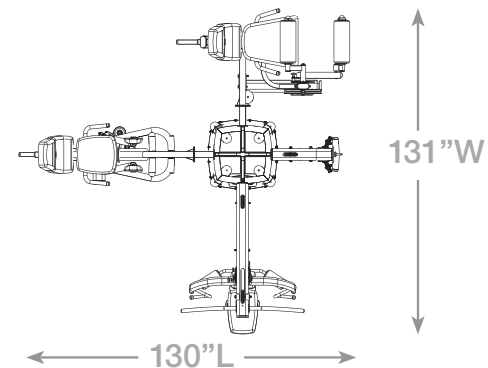

D-GYM, PACKAGE #2:

DGYMP2 131"W x 130"H x 83"L

DLEC-S Leg Extension/Leg Curl

DPCC-S Adjustable Cable Column

DPLS-S Vertical Press and Lat

DIOT-S Inner Thigh/Outer Thigh