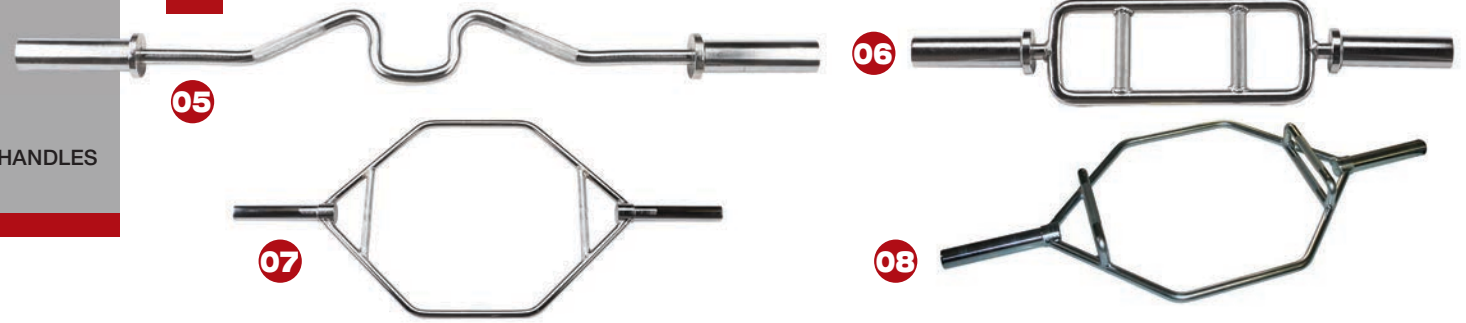

- 01 OB47B OLYMPIC CURL BAR - BLACK
- 02 OB47C OLYMPIC CURL BAR - CHROME
- 03 RB48 STANDARD COMBO BAR
- 04 RB47 STANDARD CURL BAR
- 05 OB48C OLYMPIC COMBO BAR
- 06 OB34C OLYMPIC TRICEP BAR
- 07 OTB50 OLYMPIC SHRUG BAR
- 08 OTB50RH OLYMPIC SHRUG BAR-RAISED HANDLES

ITEM#	BAR STYLE	LENGTH	FINISH	WEIGHT CAPACITY	GRIP DIAMETER
OB86CHICAGO	OLYMPIC	86"	BLACK/CHROME	1500 LBS	28.75mm
OB8625THYR	OLYMPIC	86"	RED/CHROME	1200 LBS	28.75mm
OB864STAR	POWER	86"	CHROME	1500 LBS	28.75mm
OB86LPB	OLYMPIC	86"	CHROME	1000 LBS	28.5mm
OB86PB	OLYMPIC	86"	CHROME	1000 LBS	28.75mm
OB86PBG	OLYMPIC	86"	BLACK/CHROME	1500 LBS	28mm
OB86PBS	OLYMPIC	86"	CHROME	1500 LBS	28mm