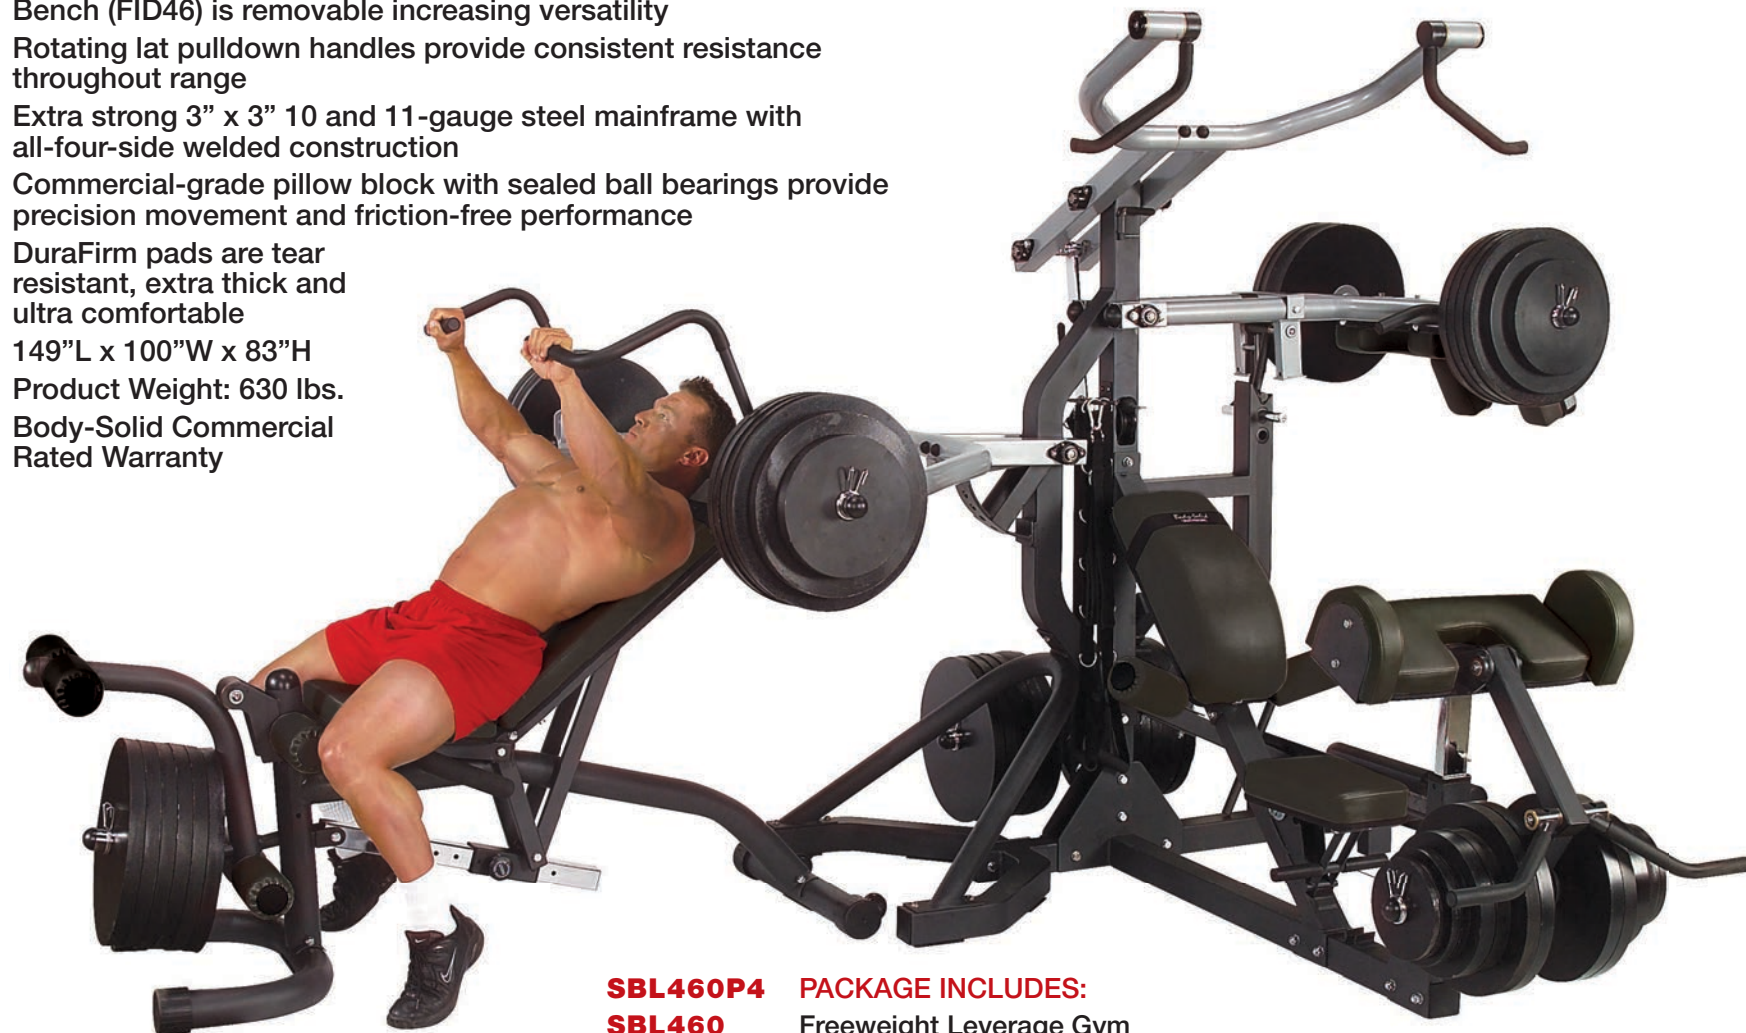

Base unit GLGS100

Weights, bars, collars, and adapter sleeves are sold separately.

Body-Solid
Built for Life

SBL460P4 FREWEIGHT LEVERAGE GYM PACKAGE

- Perform bench/incline/decline and shoulder presses, pec flies, lat pull-downs, preacher curls, squats, calf raises and more
- Three people can work out together safely
- Press arm handles rotate providing a barbell feel with total safety
- Bench (FID46) is removable increasing versatility
- Rotating lat pulldown handles provide consistent resistance throughout range
- Extra strong 3” x 3” 10 and 11-gauge steel mainframe with all-four-side welded construction
- Commercial-grade pillow block with sealed ball bearings provide precision movement and friction-free performance
- DuraFirm pads are tear resistant, extra thick and ultra comfortable
- 149”L x 100”W x 83”H
- Product Weight: 630 lbs.
- Body-Solid Commercial Rated Warranty