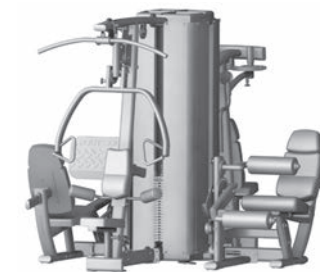

DABB-SF	Ab Crunch/Back Extension	Pg. 15
DBTC-SF	Bicep Curl/Tricep Extension	Pg. 17
DCLP-SF	Leg Press/Calf Extension	Pg. 16
DIOT-SF	Inner Thigh/Outer Thigh	Pg. 16
DLAT-SF	Lat Pull-Down/Midrow	Pg. 17
DLEC-SF	Leg Extension/Leg Curl	Pg. 15
DPCC-SF	Adjustable Cable Column	Pg. 18
DPEC-SF	Pec Dec/Rear Delt	Pg. 19
DPLS-SF	Vertical Press and Lat	Pg. 19
DPRS-SF	Multi-Press	Pg. 19

D-GYM, PACKAGE #1:

DGYMP1 120"W x 140"H x 83"L

DCLP-S Leg Press/Calf Extension

DPLS-S Vertical Press and Lat

DPEC-S Pec Dec/Rear Delt

DLEC-S Leg Extension/Leg Curl

D-GYM, PACKAGE #2:

DGYMP2 131"W x 130"H x 83"L

DLEC-S Leg Extension/Leg Curl

DPCC-S Adjustable Cable Column

DPLS-S Vertical Press and Lat

DIOT-S Inner Thigh/Outer Thigh

D-GYM, PACKAGE #3:

DGYMP3 130"W x 132"H x 83"L

DLAT-S Lat Pull-Down/Midrow

DABB-S Ab Crunch/Back Extension