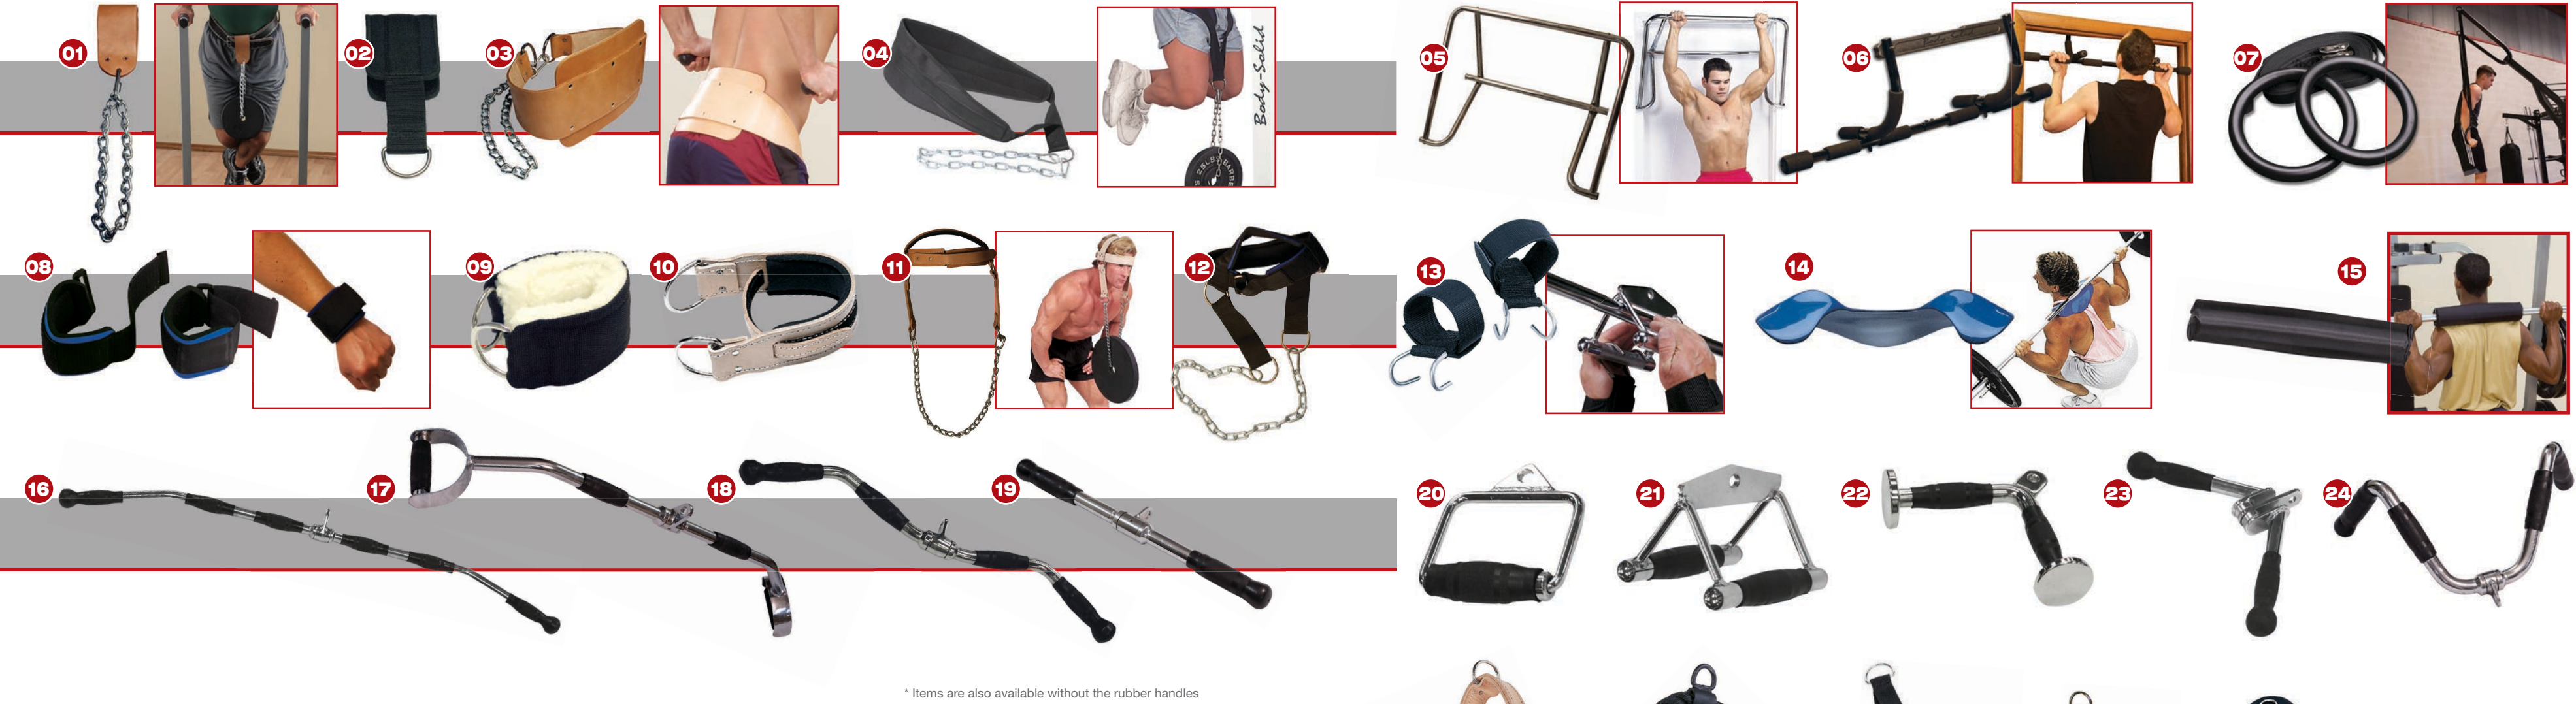

PUSH-UP BARS • JUMP ROPES

PUB2

PUB5

BSTJR1

BSTSR1

BSTSR10

* Items are also available without the rubber handles

01	MA310	LEATHER DIPPING STRAP	11	MA307V	LEATHER HEAD HARNESS	21	MB502RG	PRO-GRIP SEATED ROW/CHINNING BAR
02	NB55	NYLON DIPPING STRAP	12	MA307N	NYLON HEAD HARNESS	22	MB504RG	PRO-GRIP TRICEP PRESS-DOWN BAR
03	MA330	LEATHER DIPPING BELT	13	PG2	PRO POWER GRIPS	23	MB507RG	PRO-GRIP V-BAR
04	NB56	NYLON DIPPING BELT	14	MR136	MANTA RAY	24	MB503RG	PRO-GRIP MULTI-EXERCISE BAR
05	PUB34	CHIN-UP BAR	15	MA105	BAR PAD	25	MA325	LEATHER TRICEP STRAP
06	PUB30	PULL-UP/PUSH-UP BAR	16	MB148RG	PRO-GRIP MULTI-GRIP LAT BAR	26	TR20	TRICEP ROPE
07	BSTRINGS	RINGS	17	MB438RG	PRO-GRIP PRO-STYLE LAT BAR	27	NTS10	TRICEP STRAP
08	NB51	NYLON WRIST STRAPS	18	MB229RG	PRO-GRIP REVOLVING CURL BAR	28	NB59	ADJUSTABLE NYLON CABLE HANDLE
09	NAS3	NYLON ANKLE STRAP	19	MB022RG	PRO-GRIP REVOLVING STRAIGHT BAR	29	ACH18	AB CRUNCH HARNESS
10	MA308V	LEATHER ANKLE STRAP	20	MB501RG	PRO-GRIP STIRRUP CABLE HANDLE	30	SR-CB	CANNONBALL GRIPS