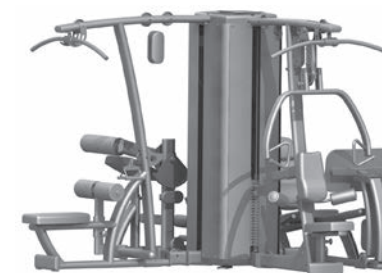

D-GYM, PACKAGE #3:

DGYMP3 130"W x 132"H x 83"L

DLAT-S Lat Pull-Down/Midrow

DABB-S Ab Crunch/Back Extension

DCLP-S Leg Press/Calf Extension

DPLS-S Vertical Press and Lat