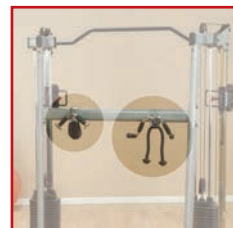

SBL460P4 PACKAGE INCLUDES:
SBL460 Freeweight Leverage Gym
LSA50 Leverage Squat attachment
FID46 FID Bench

**OPTIONAL UPGRADES
& ATTACHMENTS**

SP50
50 LB. STACK

HP10 PREMIUM
WEIGHTS

GDCCRACK
ACCESSORY RACK