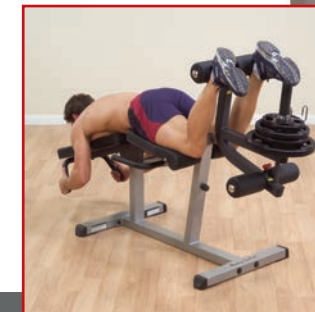

Body-Solid **GSCL360 LEVERAGE SQUAT CALF MACHINE**
Built for Life

- Perform squats and calf raises
- Innovative rounded calf raise block provides a deep pre-stretch for maximum development
- Diamond plate foot platform is set to perfect 20° pitch for optimal develop of quads and glutes
- Extra-thick DuraFirm shoulder and back pads contoured to conform to shoulders
- Spring-loaded lockout handle in easy reach for user safety
- 62"L x 47"W x 56"H
- Product Weight: 170 lbs.
- Body-Solid Commercial Rated Warranty