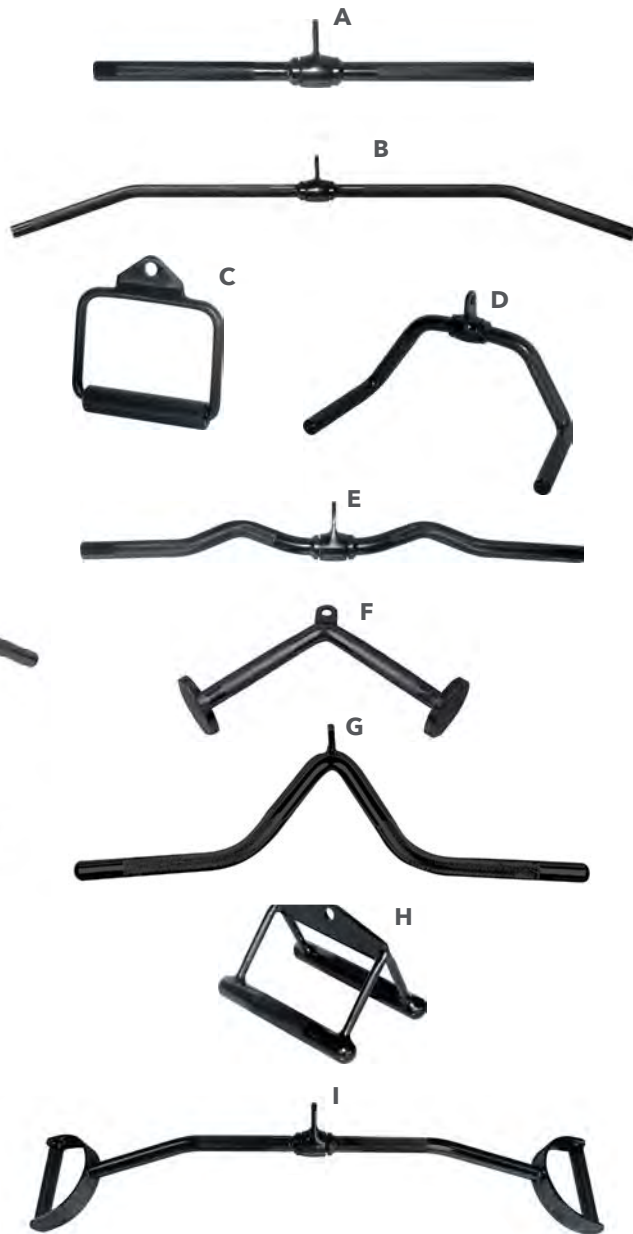

CABLE ATTACHMENT BAR AND ACCESSORY RACK

KEEP UP TO 22 CABLE ATTACHMENT BARS AND ACCESSORIES NEAT

- Comes with 11 attachments
- 48" H x 20" W
- 114 lb

61947