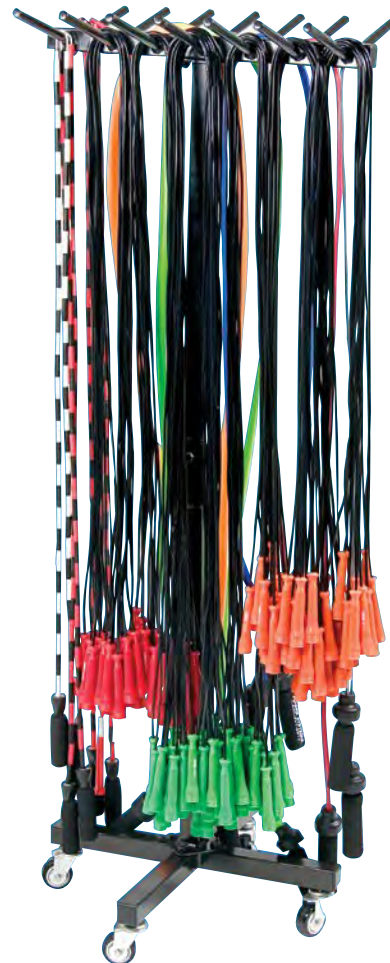

ELITE STANDING RACK

ROTATING RACK WITH STABLE BASE, LOCKING CASTERS AND 14 PRONGS ^{CR}

- Holds up to 100 tubes or 400 jump ropes
- 28" W x 74" H
- Gray painted steel

92592

PREMIUM STANDING RACK

ROTATING RACK WITH LOCKING CASTERS AND 14 PRONGS ^{CR}

- Holds up to 100 tubes or 400 jump ropes
- 23" L x 23" W x 73" H
- Black painted steel

92546