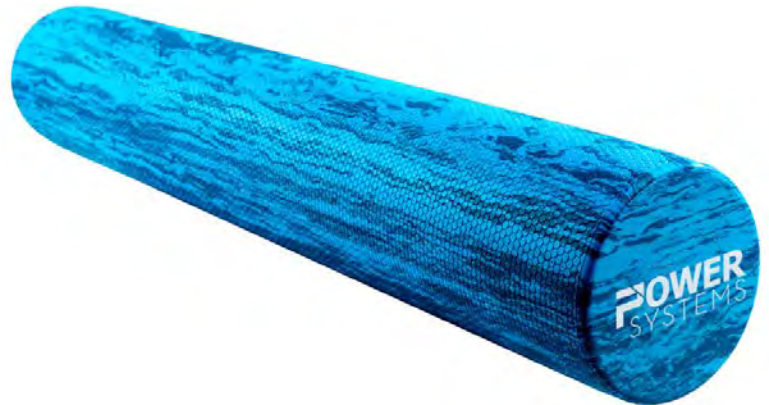

HIGH-DENSITY FOAM ROLLER

OUR BEST SELLING FOAM ROLLER

- High-density, closed-cell foam provides firm pressure and support
- Ideal for commercial use, resists odor and moisture, retains shape
- Available in three lengths, each is 6" in diameter and made in the USA

80234	Half Round	12" L x 6" diam.
80233	Round	12" L x 6" diam.
80231	Half Round	36" L x 6" diam.
80237	Round	18" L x 6" diam.
80232	Round	36" L x 6" diam.