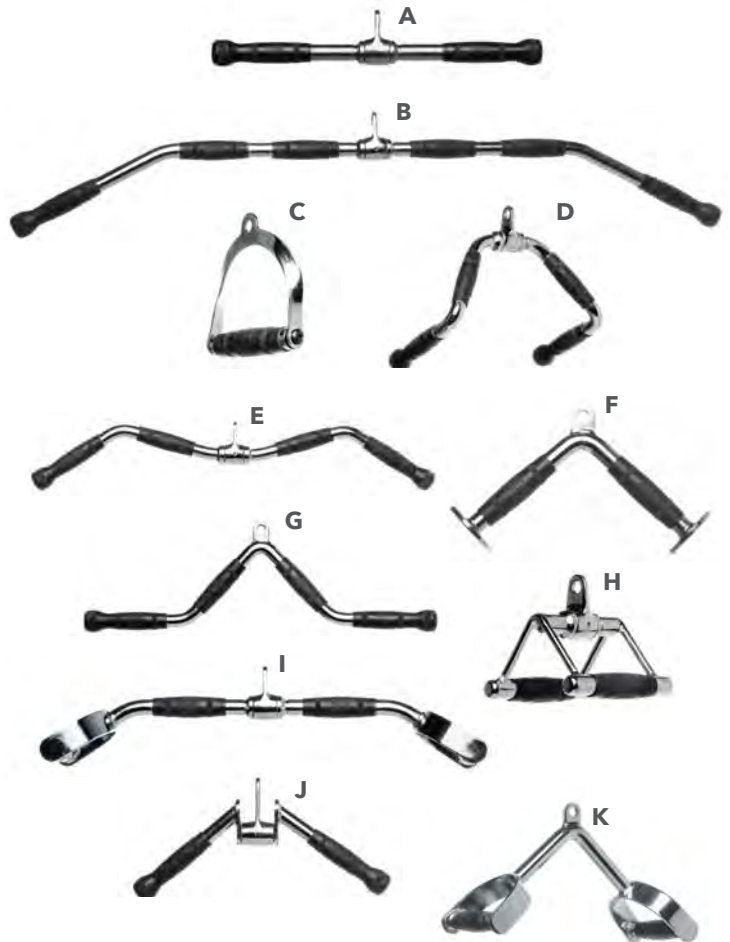

CABLE ATTACHMENTS

CABLE ATTACHMENT BAR STORAGE RACK

KEEP UP TO 22 CABLE ATTACHMENT BARS AND ACCESSORIES NEAT

- Black
- 48" H x 20" W
- 114 lb

61896 Rack
61898 Rack w/ 12 Cable Attachment Bars

PREMIUM CABLE ATTACHMENT BARS

TOP QUALITY STEEL WITH BRUSHED NICKEL FINISH

- Brushed Nickel finish
- Fits most cable machines
- 2 year limited warranty

A.	61952	Revolving 20" Straight Bar
B.	61950	Revolving 48" Lat Bar
C.	61966	Single Grip Handle w/Rotating Handle
D.	61962	Revolving Multi Exercise Bar
E.	61970	Revolving Curl Bar
F.	61968	Narrow Pulldown Bar
G.	61956	Multi Purpose V-Bar
H.	61972	Revolving Low Pulley Bar
I.	61958	Revolving Press Down Bar
J.	61954	Revolving 24" Lat Bar
K.	61960	Tricep Press Down Bar