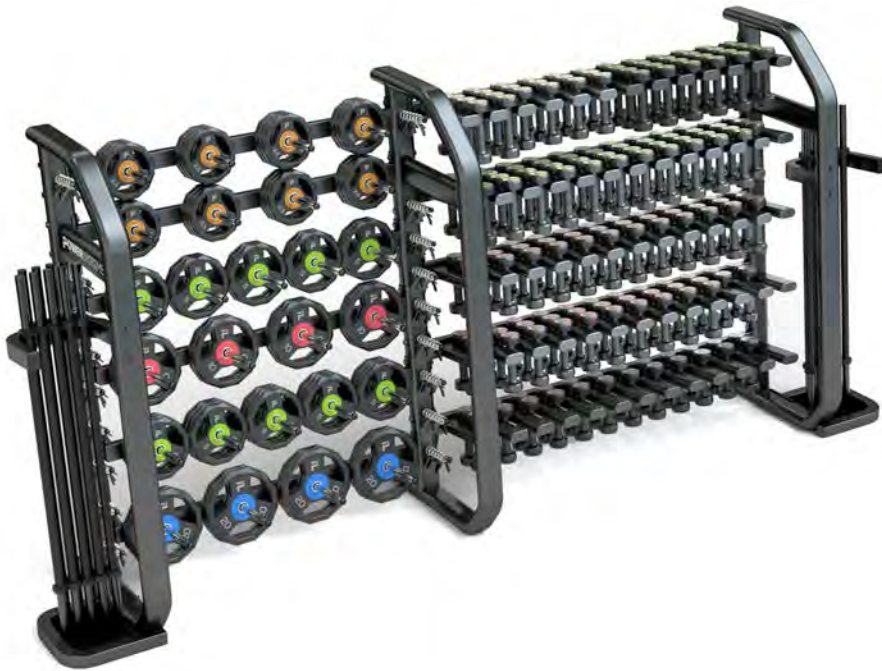

Reebok 

REEBOK PUMP SET
PG 128

COUNT ON POWER SYSTEMS TO MAKE THE MOST OF YOUR SPACE

with new storage collections & facility design services

DENALI STORAGE LINE

Durable, “rounded” design makes for the most ergonomically and lasting racks currently available

NEW
20 LB PLATE

CARDIO BARBELL
SPRING COLLAR

OPTIONAL
HEX 30 MM LOCK-JAW COLLARS

Max out your pump classes. Power Systems plate design features a unique beveled (no roll) edge with designated grip locations that form a polygon design. The inner stainless steel ring increases the plates durability and providing for quick and easy transitions.