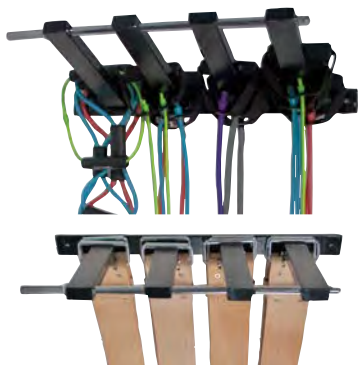

SECURE WALL-MOUNTED RACK

LOCKABLE, WALL MOUNTED STORAGE FOR UP TO 50 RESISTANCE TUBES

- Removeable solid steel locking bar slides through the four storage arms
- Mounting hardware and lock not included
- Rack is 26" W with four 13" long storage arms

68155