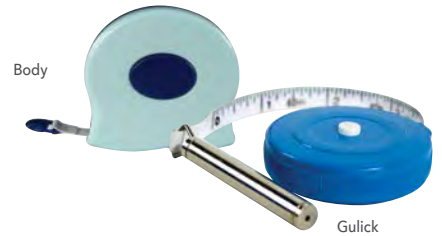

TAPE MEASURE

A COMPACT, SELF-LOCKING TAPE MEASURE WITH FLEXIBLE VINYL TAPE THAT WILL NOT STRETCH AND A PUSH-BUTTON RELEASE.

- Measures up to 60"
- Measures length and circumference
- Compact and portable

85410 Body Tape Measure
85415 Gulick Tape Measure