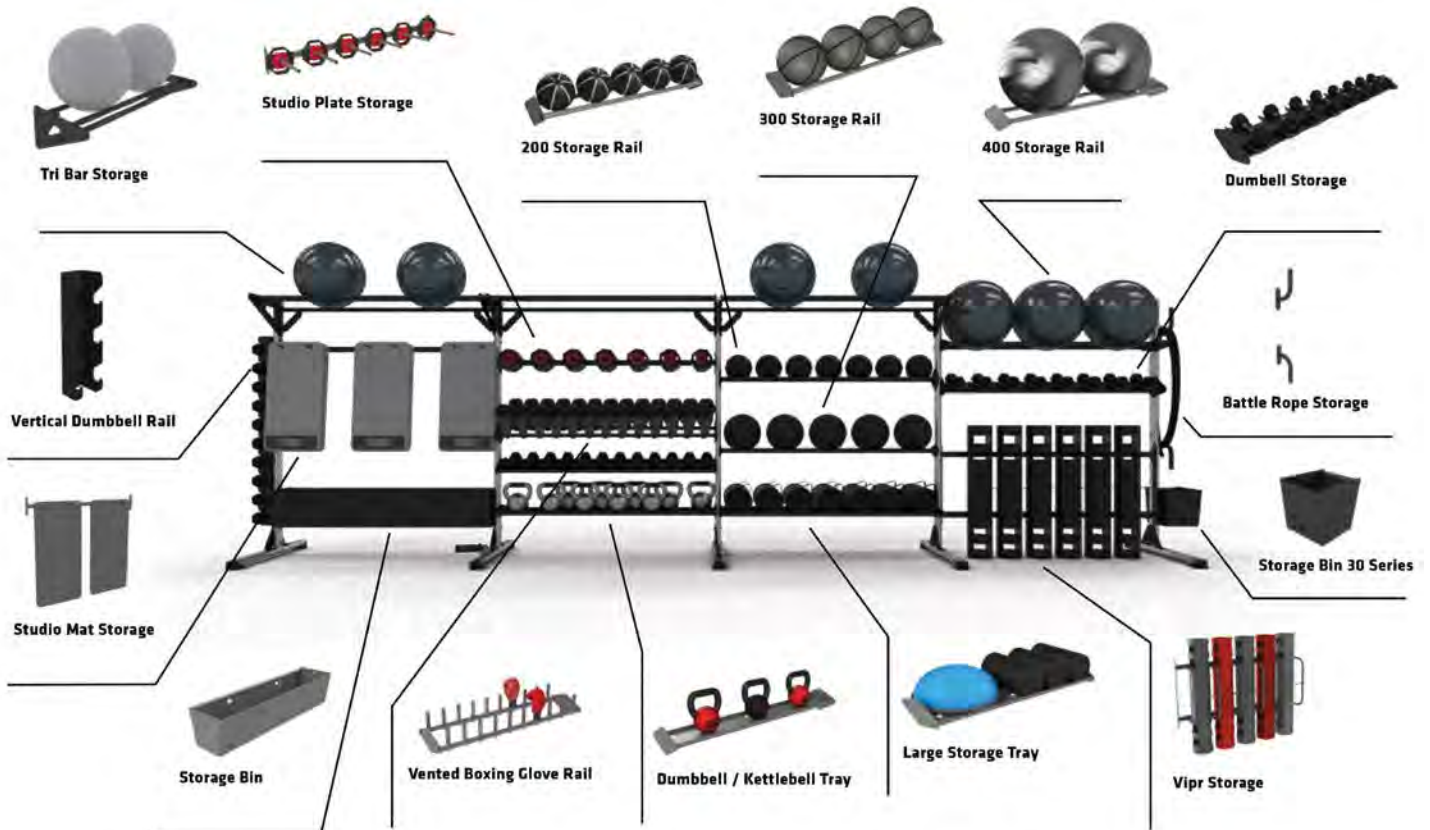

2 CHOOSE YOUR STORAGE