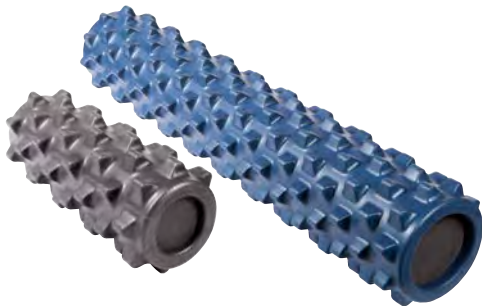

RUMBLEROLLER®

INNOVATIVE DESIGN SIMULATES THE HANDS OF A MASSAGE THERAPIST Ⓞ

- Firm but flexible nodules deflect pressure comfortably over bone structure
- Surface features anti-microbial additive to resist bacteria
- Each is 6" in diameter, choose 12" or 31" length

80194	Firm Blue	12" L x 5" diam.	80192	Firm Blue	31" L x 6" diam.
80196	Ex-Firm Gray	12" L x 5" diam.	80193	Ex-Firm Gray	31" L x 6" diam.