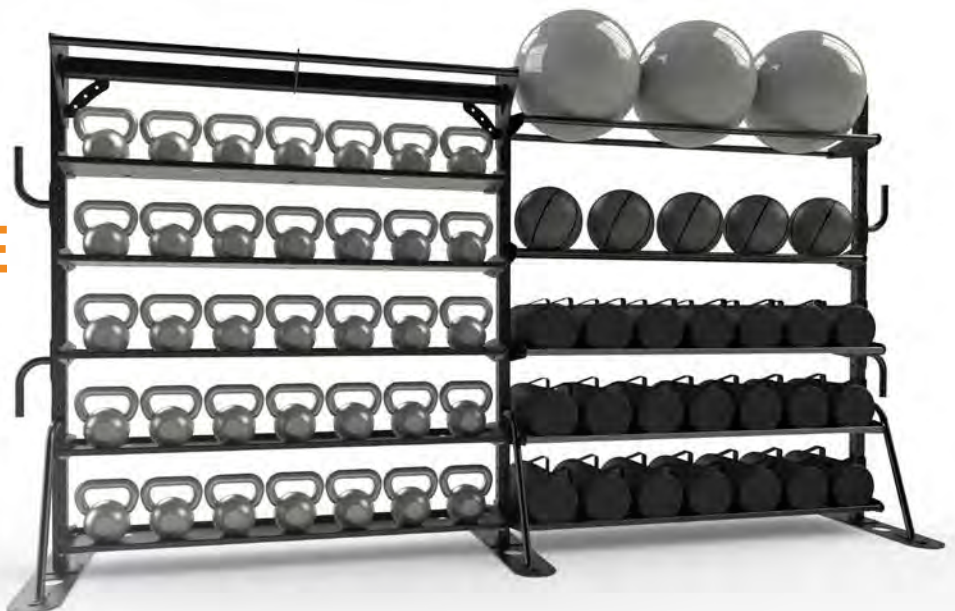

PINNACLE STORAGE LINE

Endless Configurations,
Scaled to Any Space

PG 60