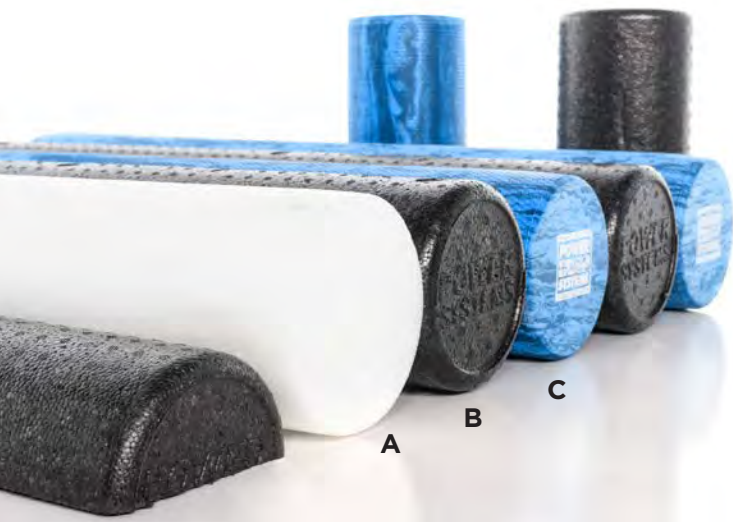

3 MATS

Build a foundation for your clients to complete a full warm up, workout and recovery with mats. Mats can help add stability and comfort for your clients, and help facilitate storage and clean up. Replace every 12 months.

4 FOAM ROLLERS

Effective recovery makes all the difference. Keep your recovery area and clients going strong with foam rollers. Shop our complete selection of foam rollers to promote myofascial release and recovery. Replace every 9-12 months.

A. CLOSED CELL B. HIGH DENSITY C. PREMIUM EVA

A

B

C

5 RESISTANCE BANDS

Resistance bands are flexible, versatile tools that enhance workouts in a simple lightweight package. Layer bands with your strength program to give customers more from their workouts. Replace every 3-6 months.

STRENGTH BAND

VERSA LOOPS & MINI VERSA LOOPS