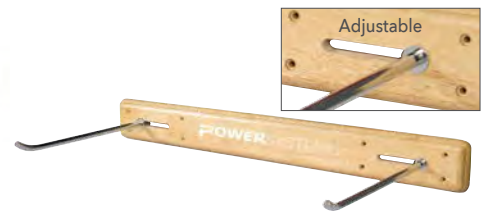

WALL-MOUNTED HANGING MAT RACK

SIMPLE, ADJUSTABLE WALL MOUNTED MAT RACK

- Solid wood rack with steel pegs, adjusts to fit most hanging fitness mats
- Holds up to 10 mats
- 10" steel pegs adjust from 15" to 19.75"

92555