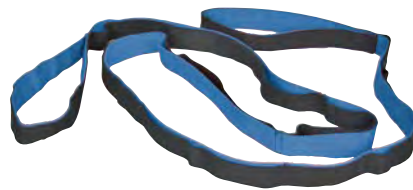

DYNAMIC STRETCHING STRAP

DUAL CONSTRUCTION FOR MAXIMUM FUNCTIONALITY AND SUPPORT

- Nylon strap with 10 elastic loops that flex and provide additional support
- Includes exercise guide
- 75.5" L x 1" W

70445