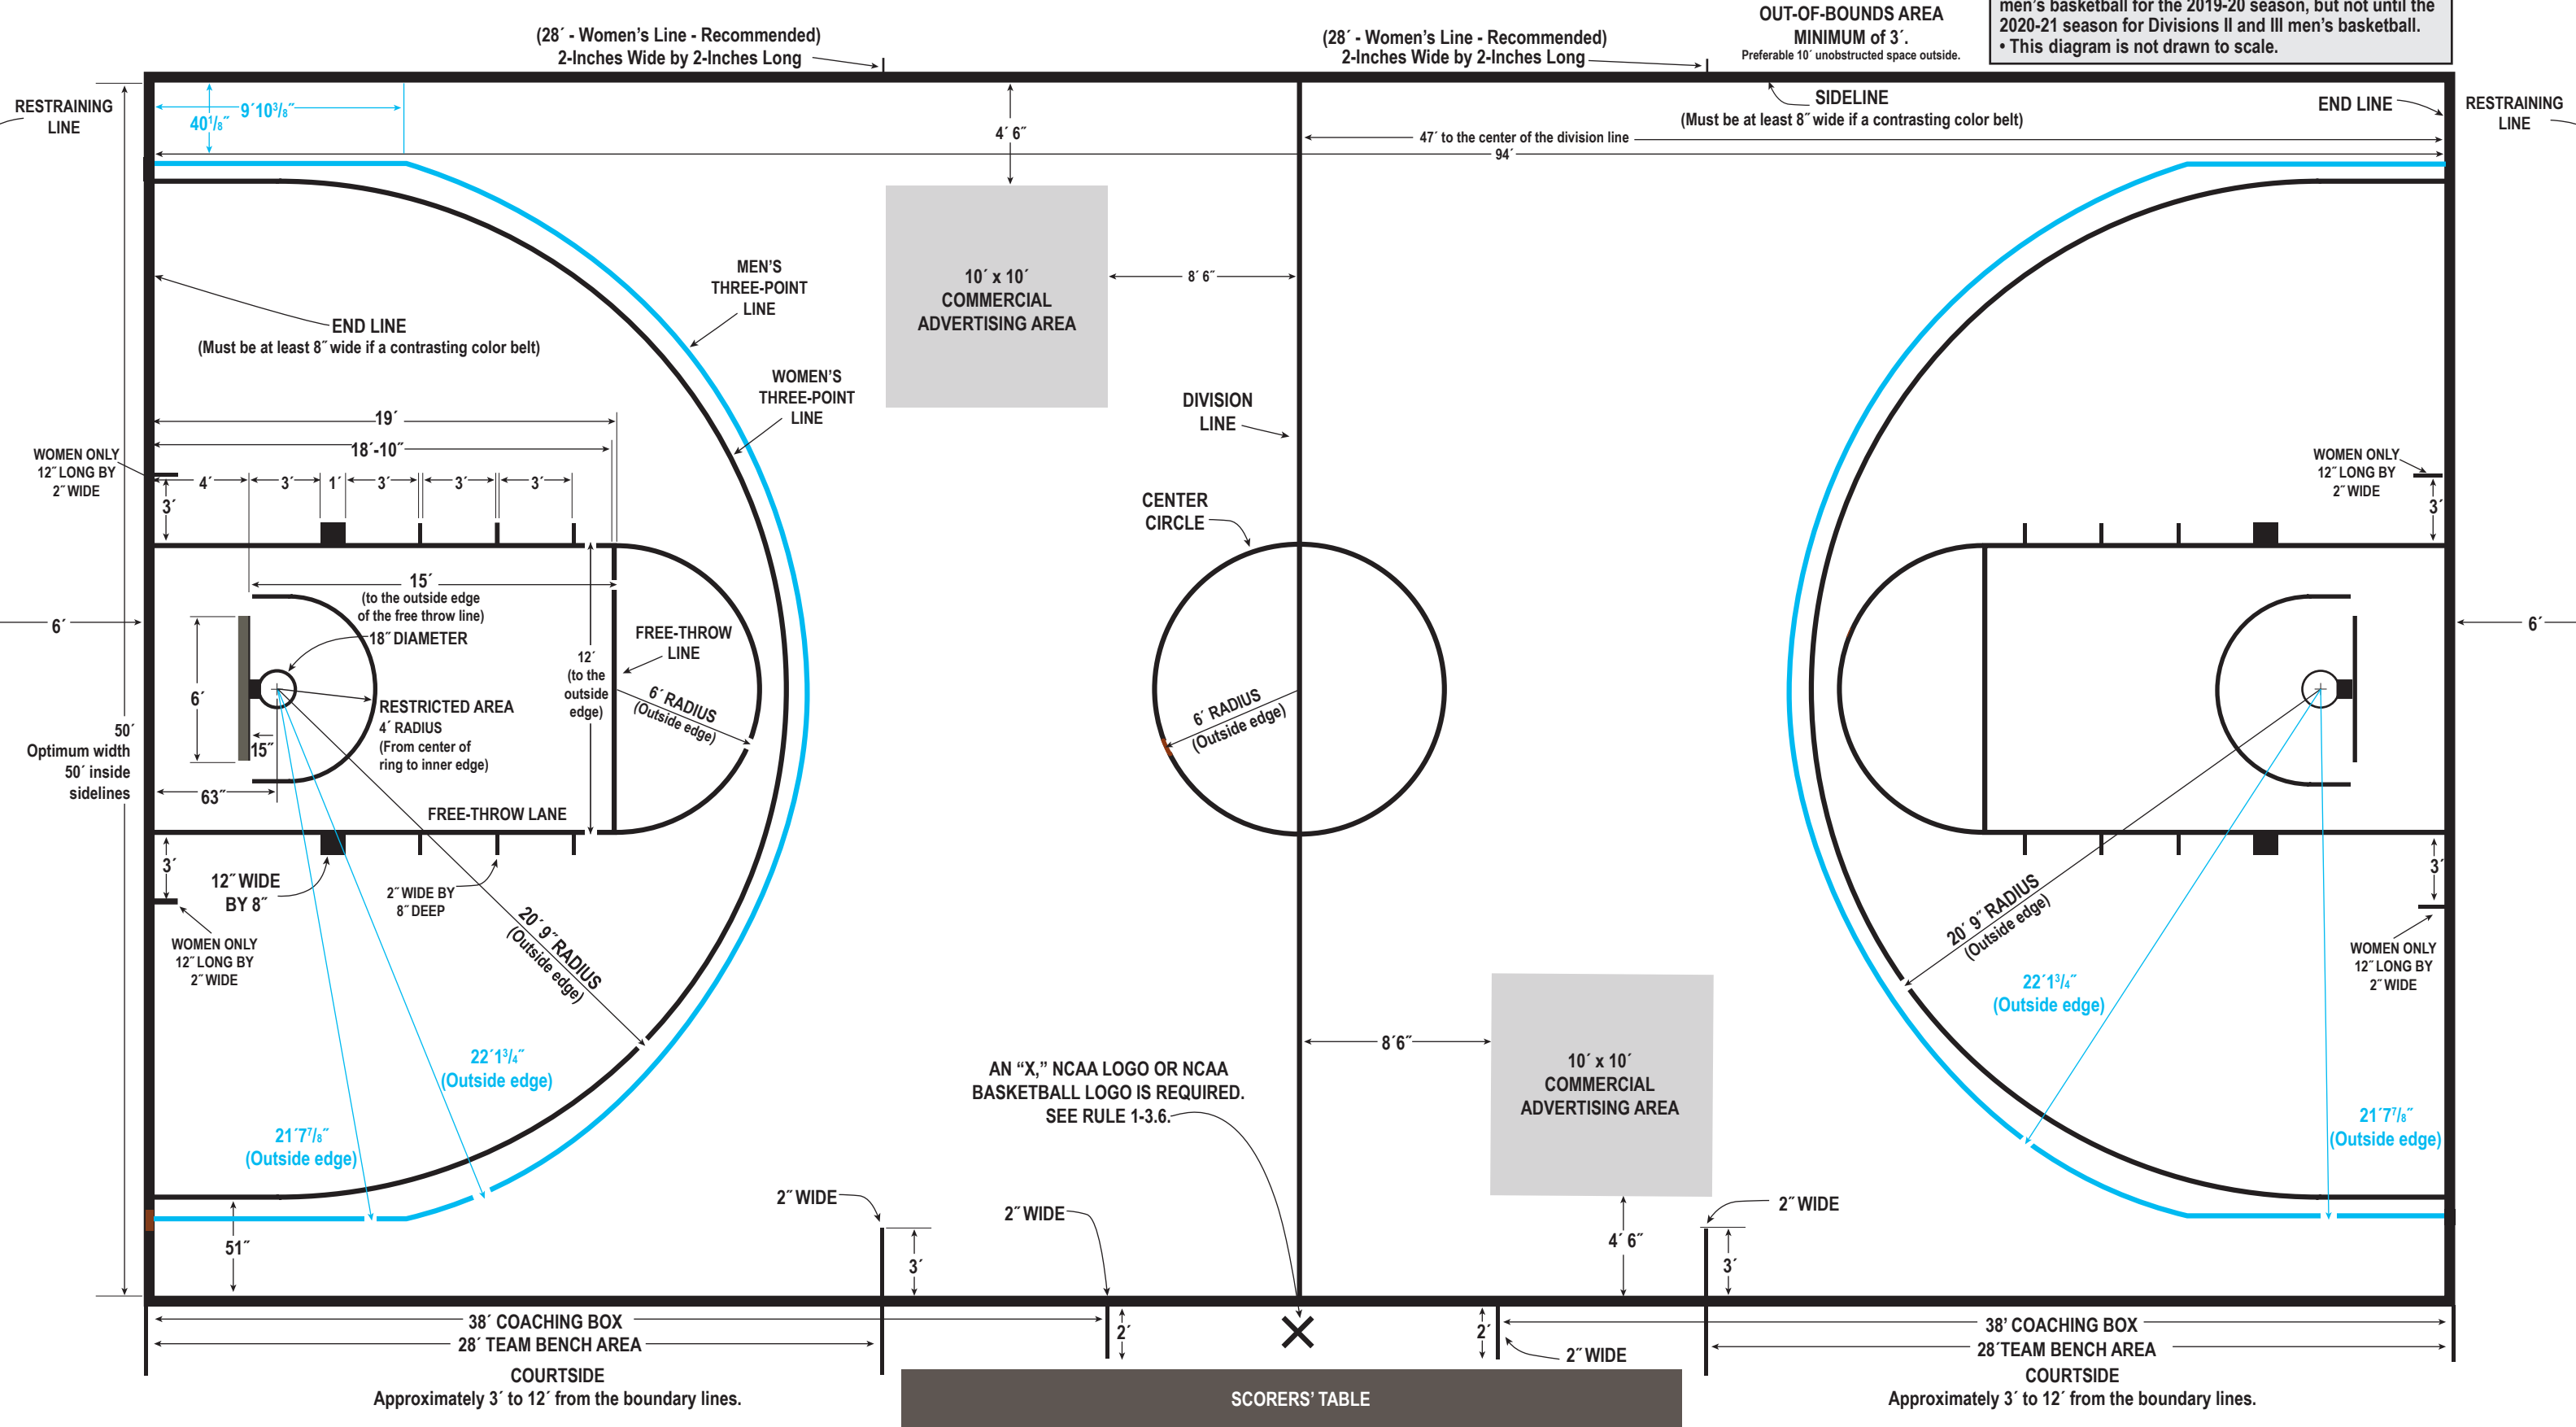

NCAA Men's and Women's Basketball Court (June 17, 2019)

NOTE:

- The men's three-point line is effective for Division I men's basketball for the 2019-20 season, but not until the 2020-21 season for Divisions II and III men's basketball.
- This diagram is not drawn to scale.

Approximately 3' to 12' from the boundary lines.

SCORERS' TABLE

Approximately 3' to 12' from the boundary lines.