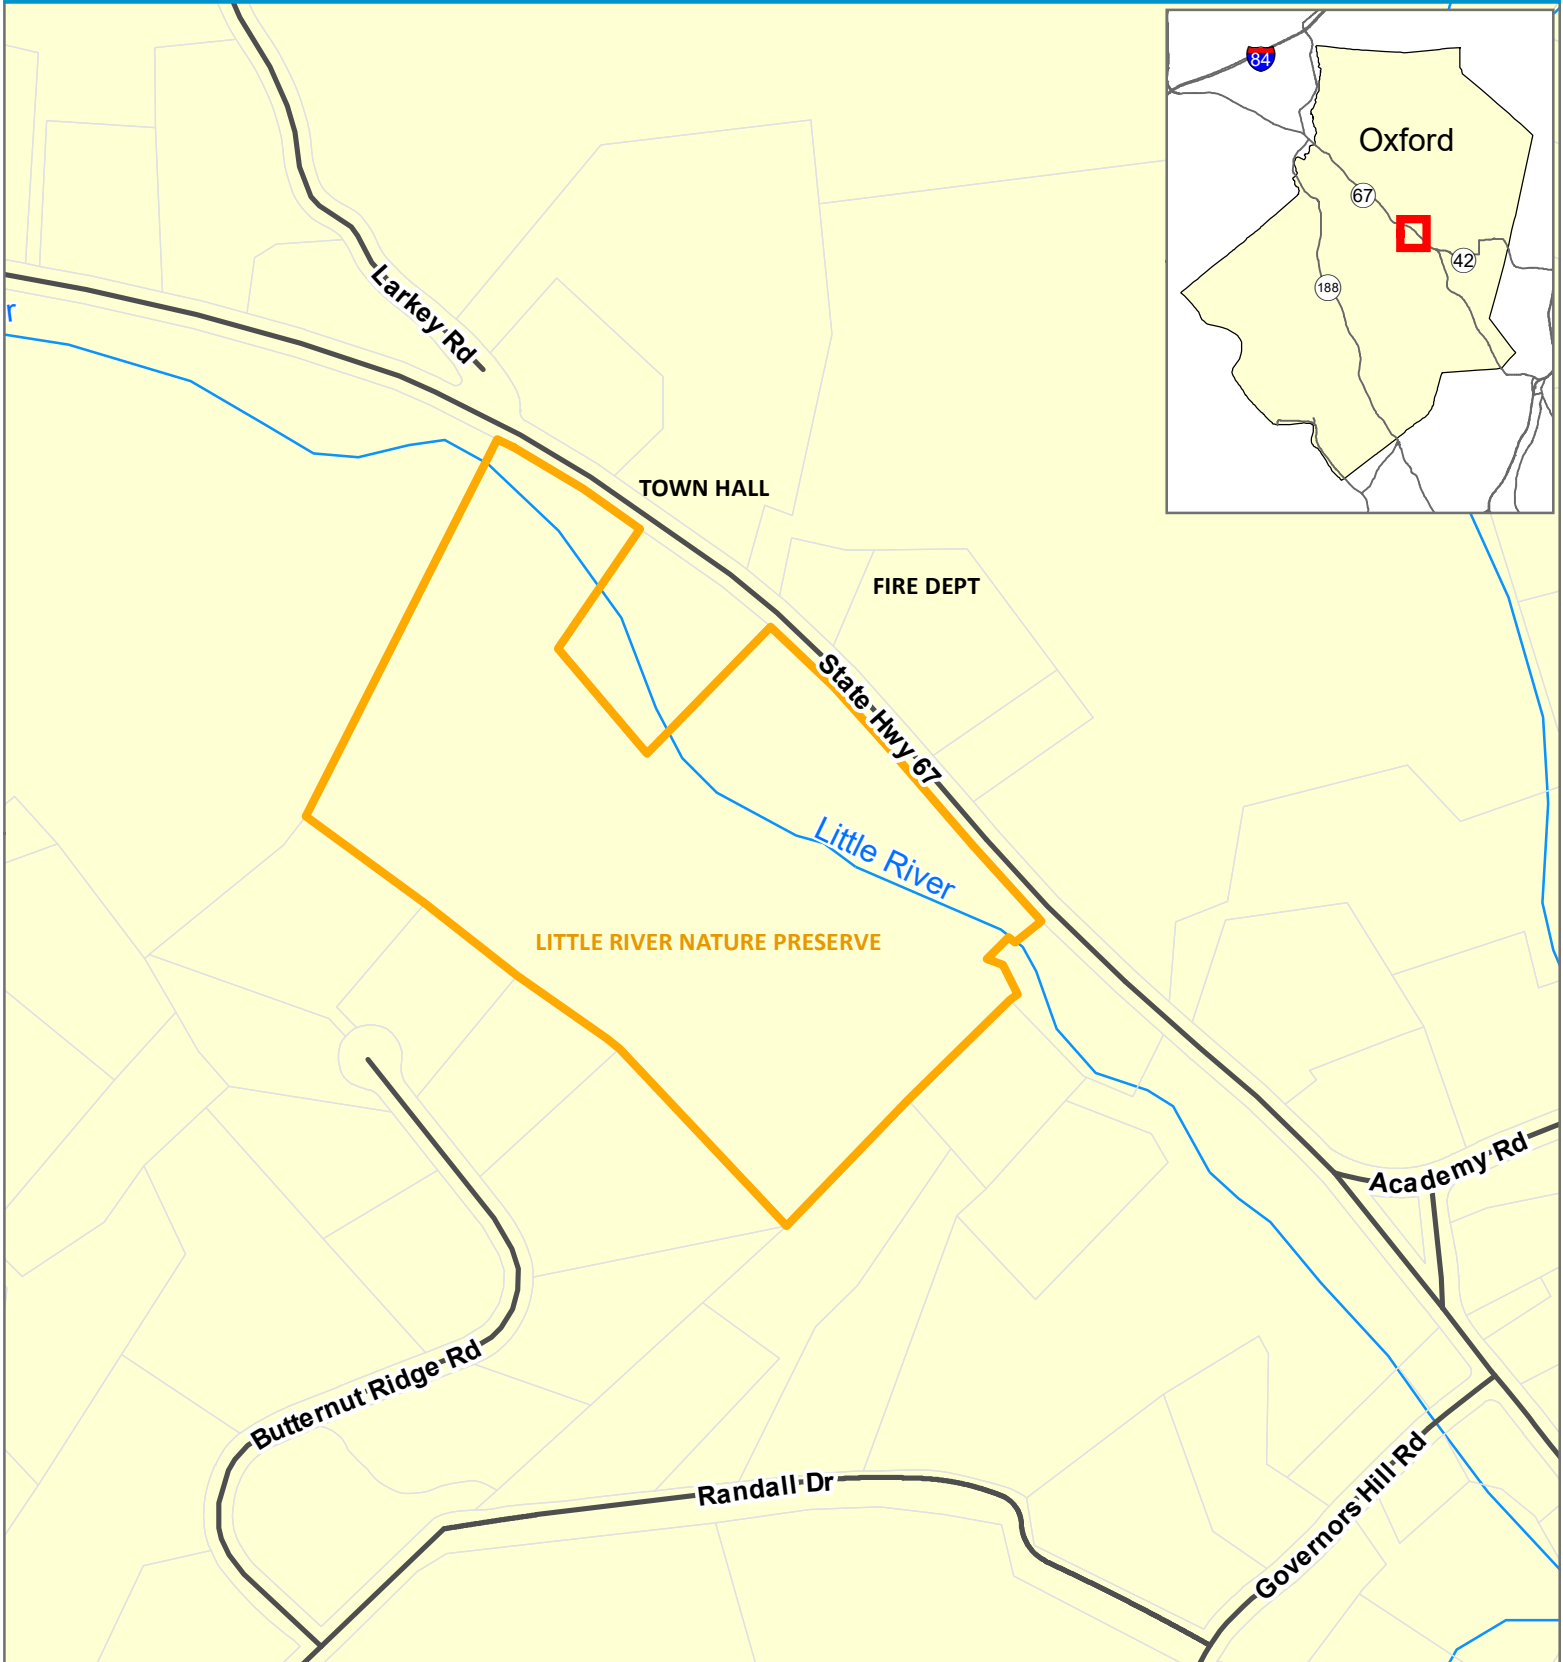

Little River Nature Preserve Location

- Little River Nature Preserve
- Parcel Boundaries

Revised: 10/24/2018 Document Path: S:\ArcGIS\projects\Municipal\Oxford\OXFO_Little_River_Preserve.mxd

Source: Parcels New England Geosystems
Roads, CT DESPP 2017 & TeleAtlas 2009