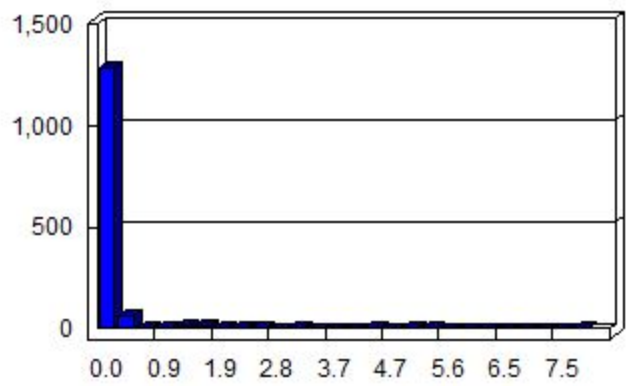

Selection Statistics

1406 features selected from 1 layers

Layer:
UConn_Lawns_v2

Field:
ACRES

Statistics:
Count: 1406
Minimum: 0
Maximum: 7.790309
Sum: 203.462822
Mean: 0.14471
Standard Deviation: 0.434292

Frequency Distribution