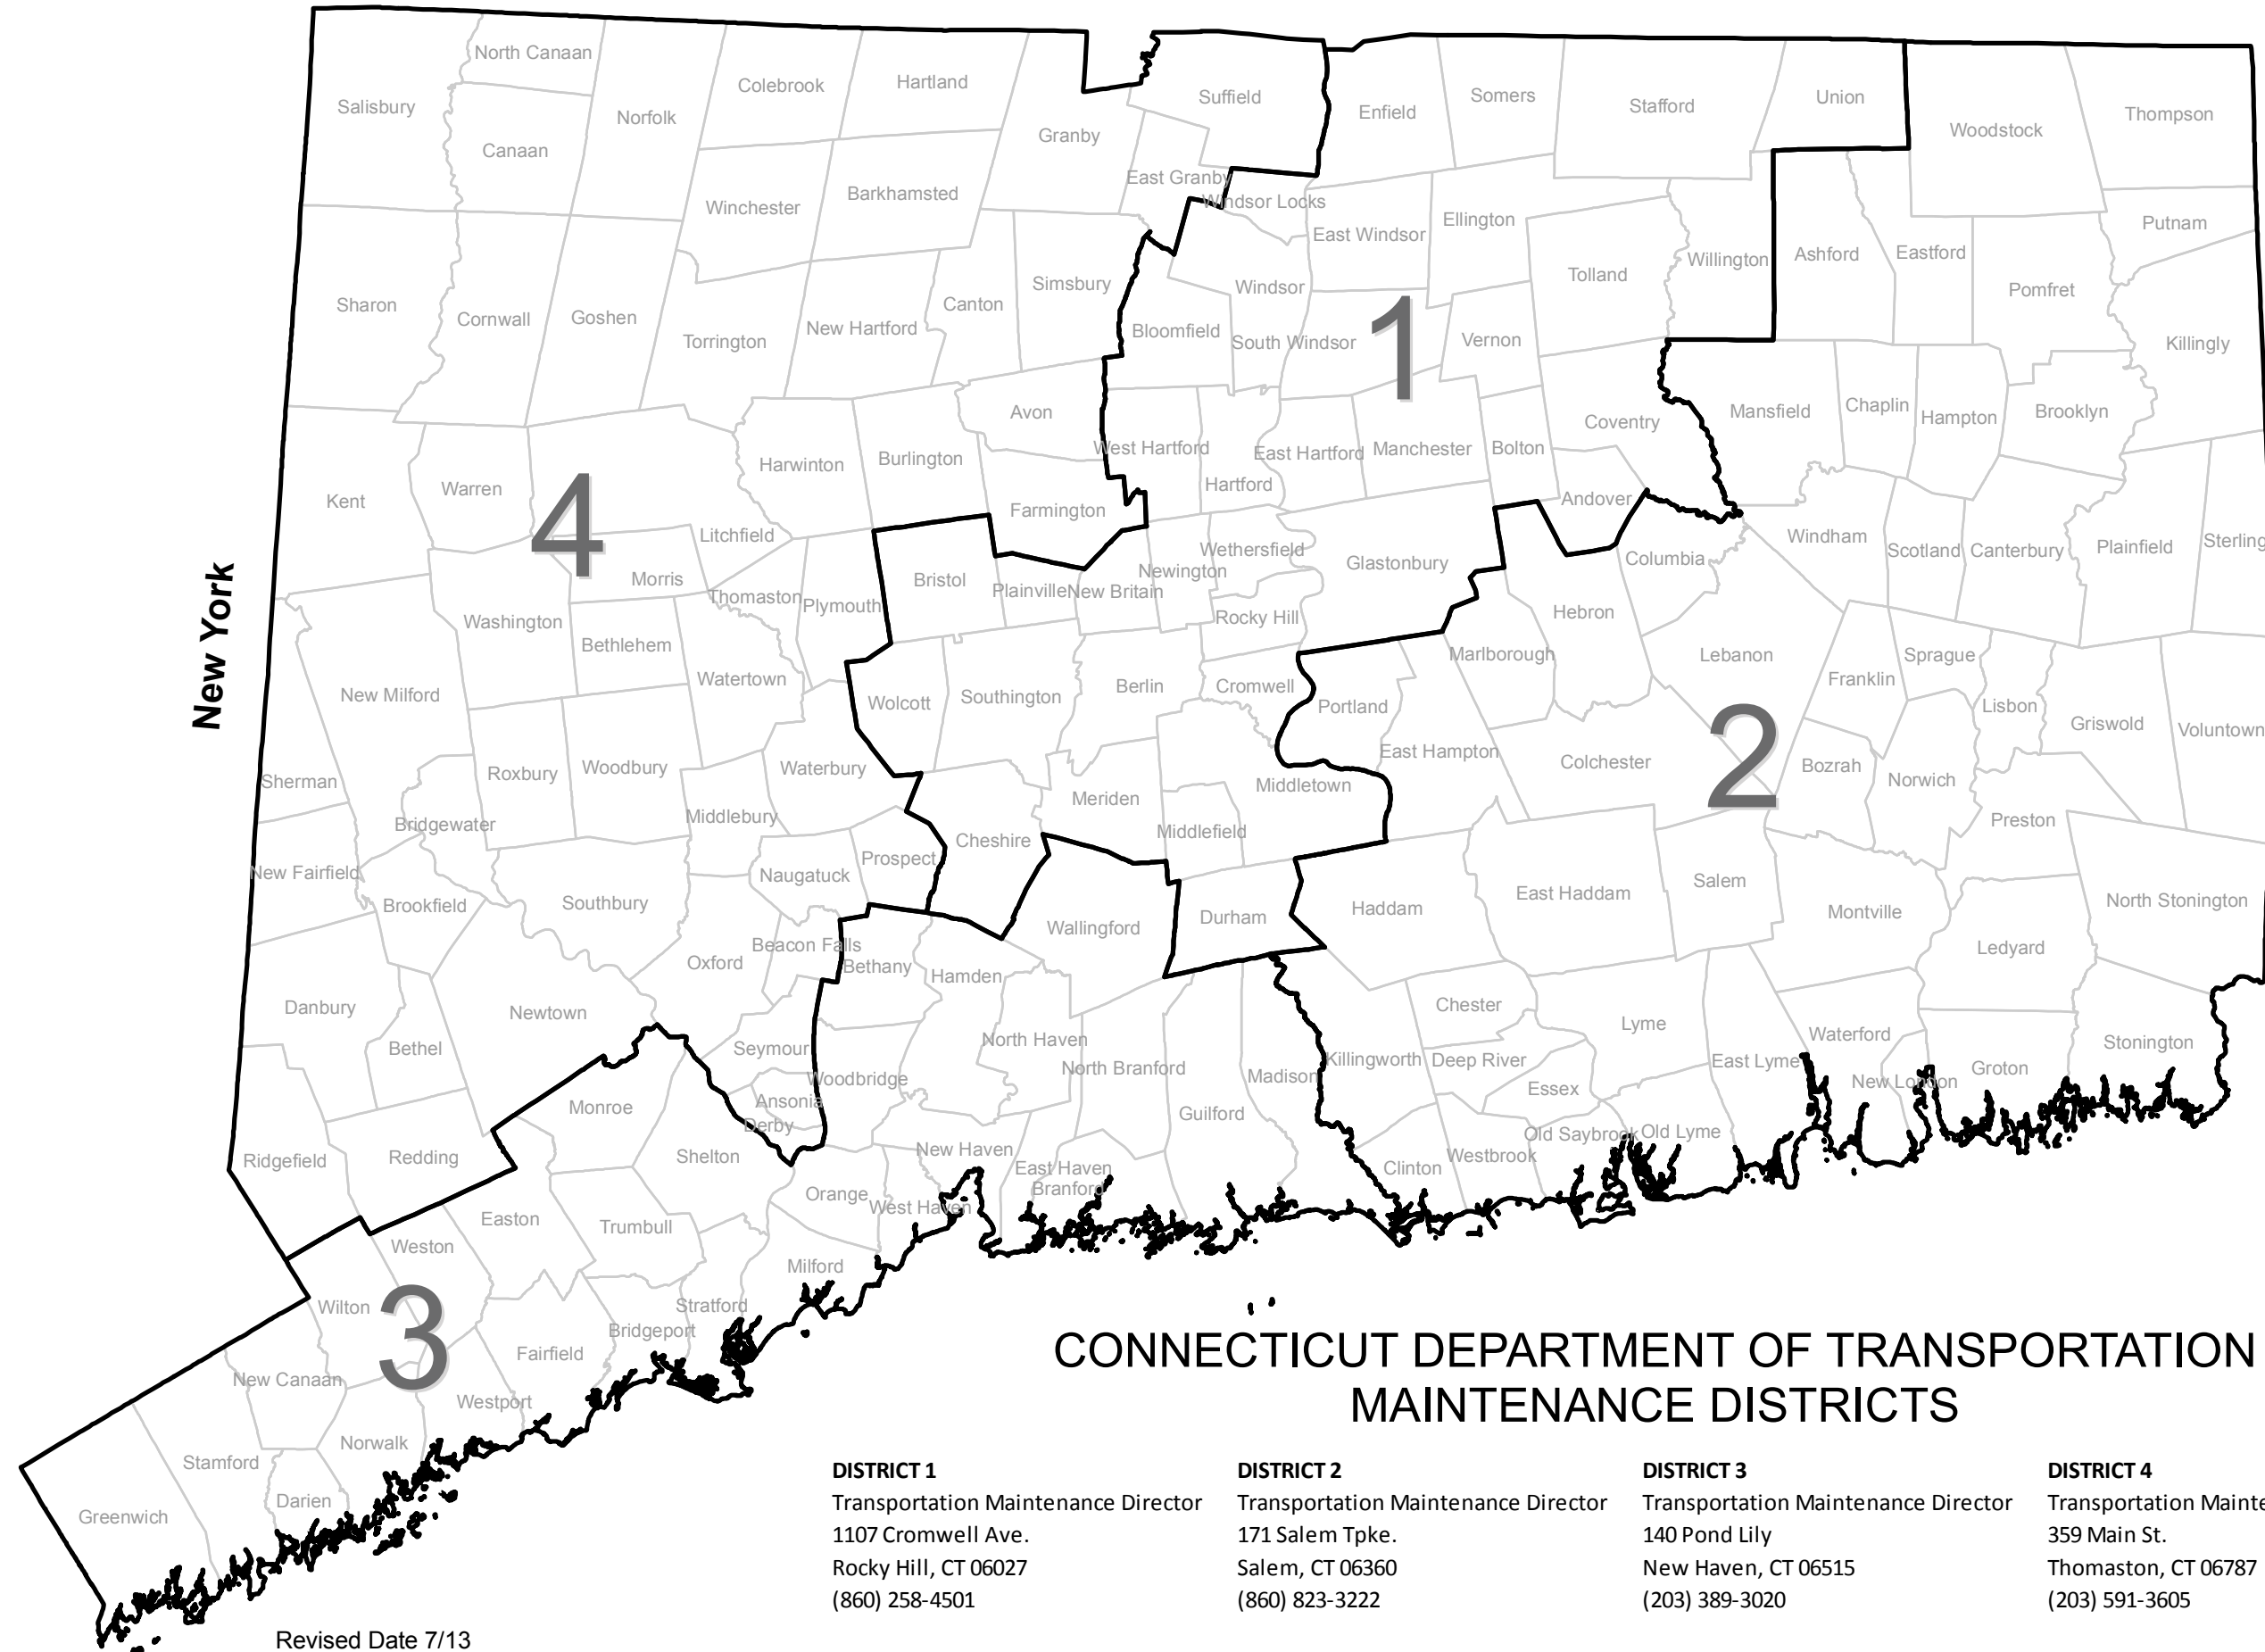

# **Attachment A ConnDOT District Map**

**(Please see over)**

# Massachusetts

## CONNECTICUT DEPARTMENT OF TRANSPORTATION MAINTENANCE DISTRICTS

**DISTRICT 1**  
 Transportation Maintenance Director  
 1107 Cromwell Ave.  
 Rocky Hill, CT 06027  
 (860) 258-4501

**DISTRICT 2**  
 Transportation Maintenance Director  
 171 Salem Tpke.  
 Salem, CT 06360  
 (860) 823-3222