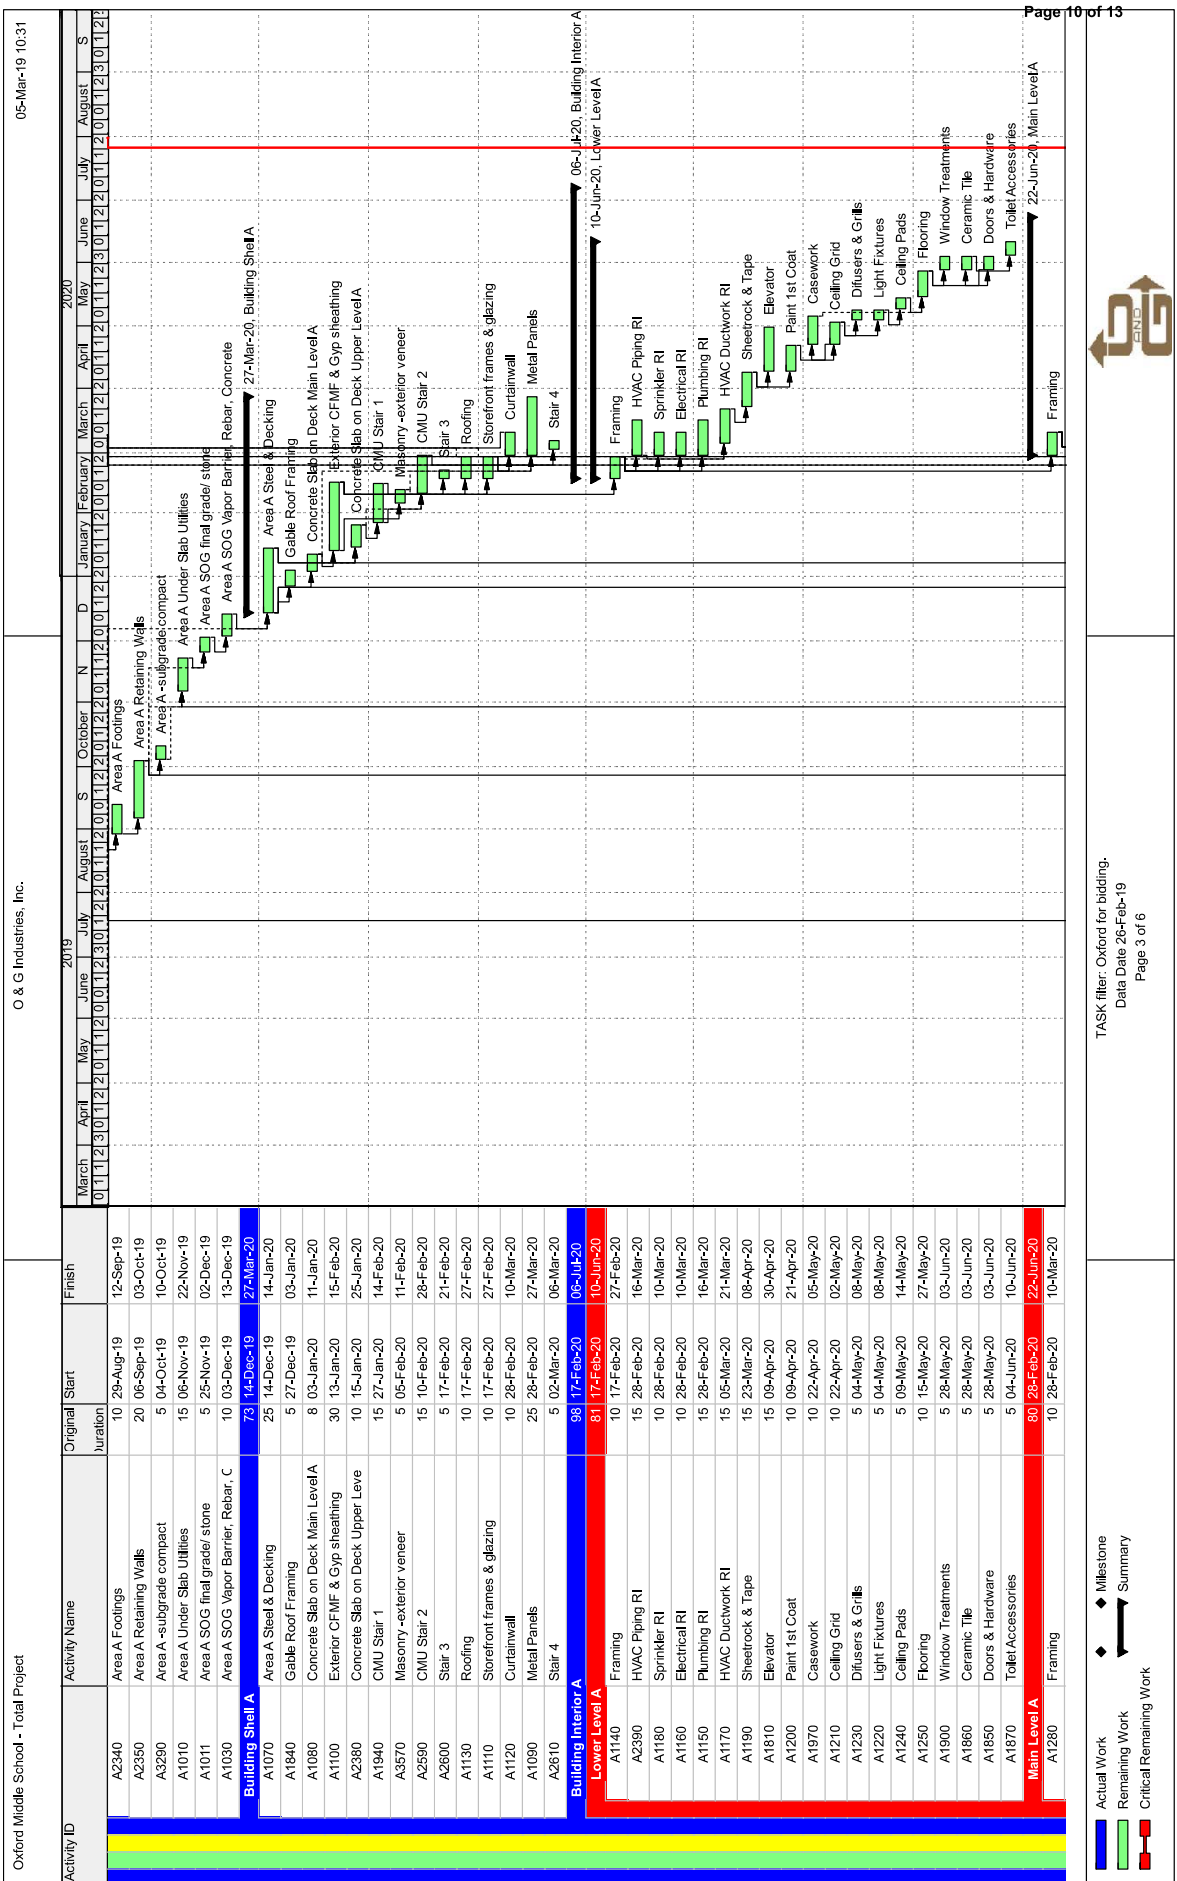

TASK filter: Oxford for bidding.  
 Data Date 26-Feb-19  
 Page 1 of 6

TASK filter: Oxford for bidding.  
Data Date 26-Feb-19  
Page 2 of 6

Actual Work  
Remaining Work  
Critical Remaining Work

TASK filter: Oxford for bidding.  
Data Date 26-Feb-19  
Page 3 of 6

Oxford Middle School - Total Project

O & G Industries, Inc.

TASK filter: Oxford for bidding.  
Data Date 26-Feb-19  
Page 4 of 6

Actual Work  
Remaining Work  
Critical Remaining Work

TASK filter: Oxford for bidding.  
Data Date 26-Feb-19  
Page 5 of 6