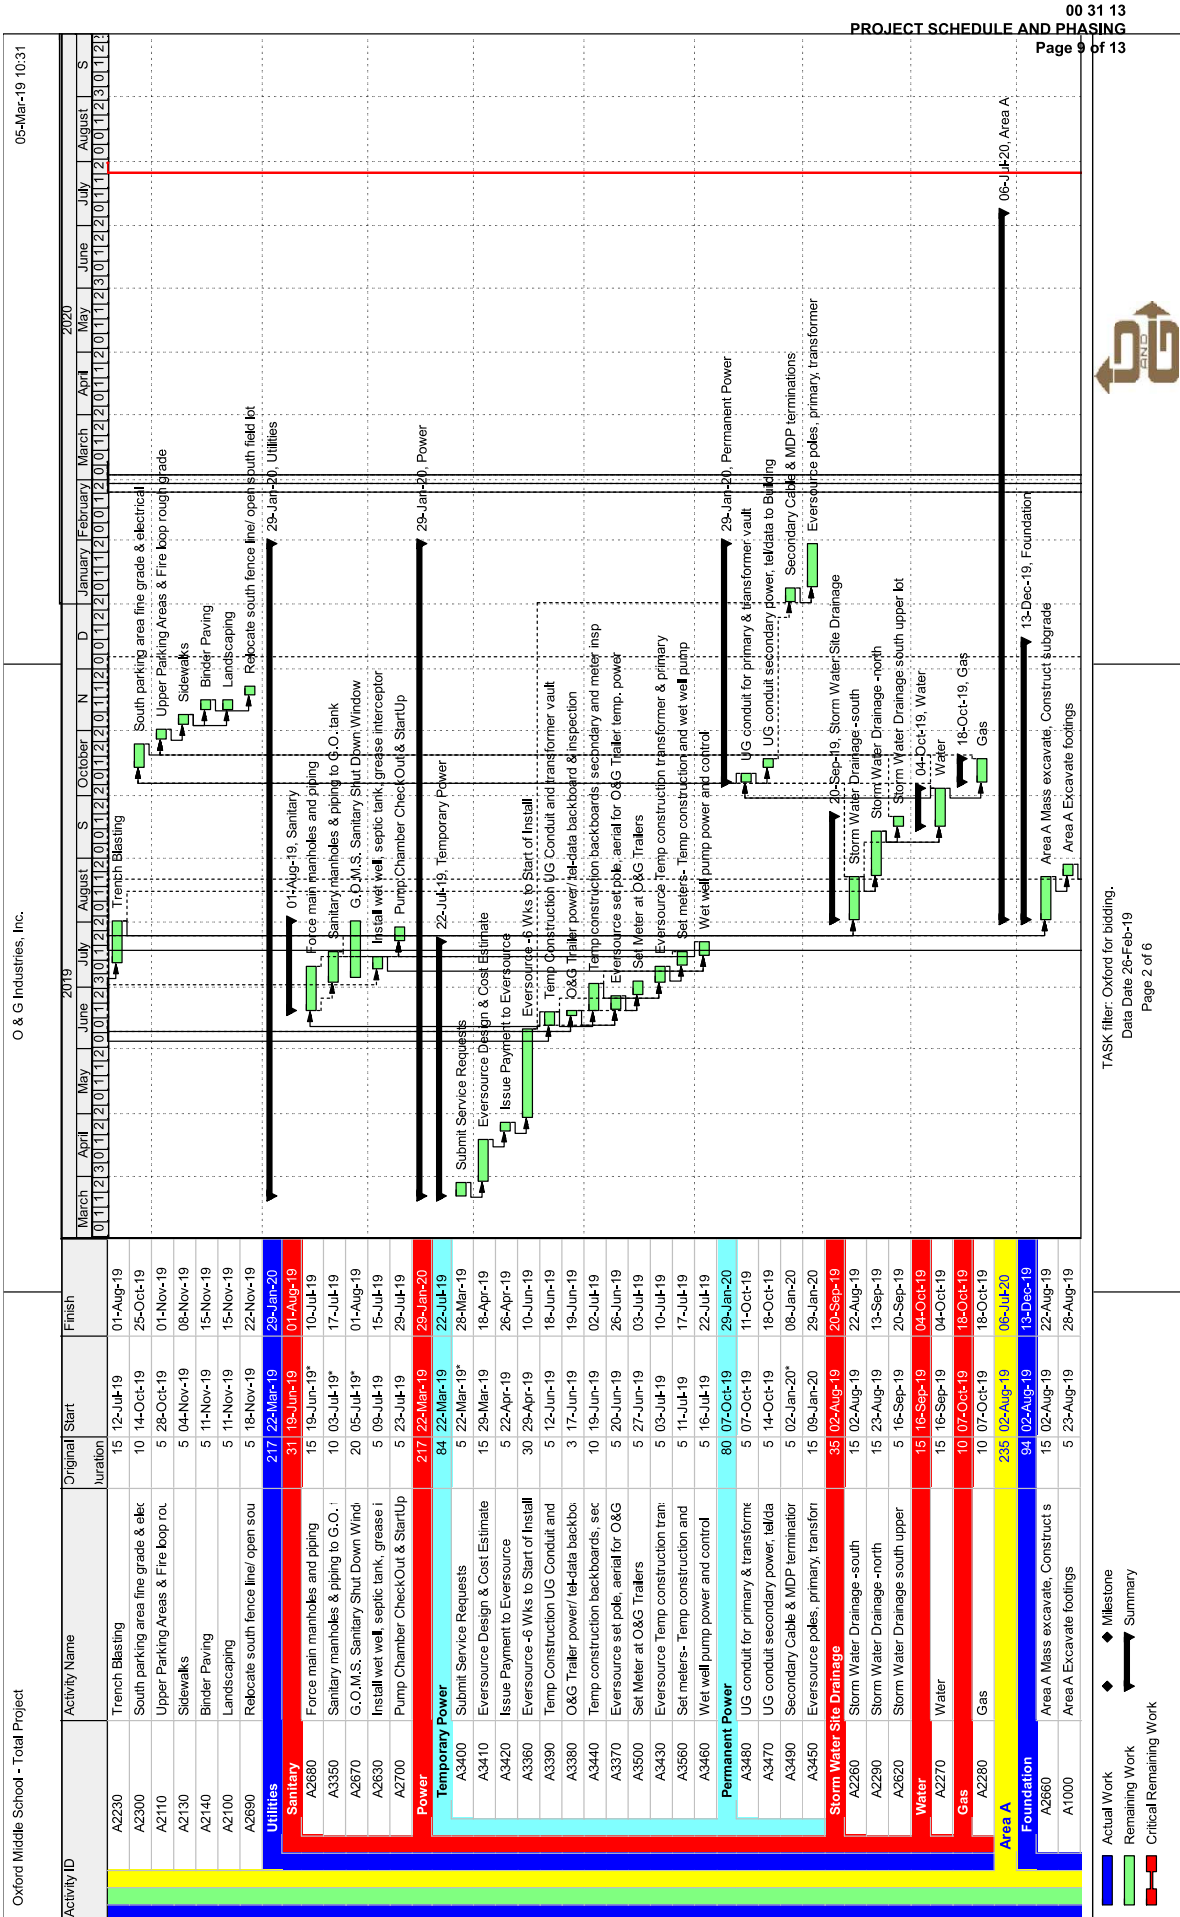

TASK filter: Oxford for bidding.  
 Data Date 26-Feb-19  
 Page 1 of 6

TASK filter: Oxford for bidding.  
Data Date 26-Feb-19  
Page 2 of 6

Actual Work  
Remaining Work  
Critical Remaining Work

TASK filter: Oxford for bidding.  
Data Date 26-Feb-19  
Page 3 of 6

Oxford Middle School - Total Project

O & G Industries, Inc.

TASK filter: Oxford for bidding.  
Data Date 26-Feb-19  
Page 4 of 6

Actual Work  
Remaining Work  
Critical Remaining Work

TASK filter: Oxford for bidding.  
Data Date 26-Feb-19  
Page 5 of 6