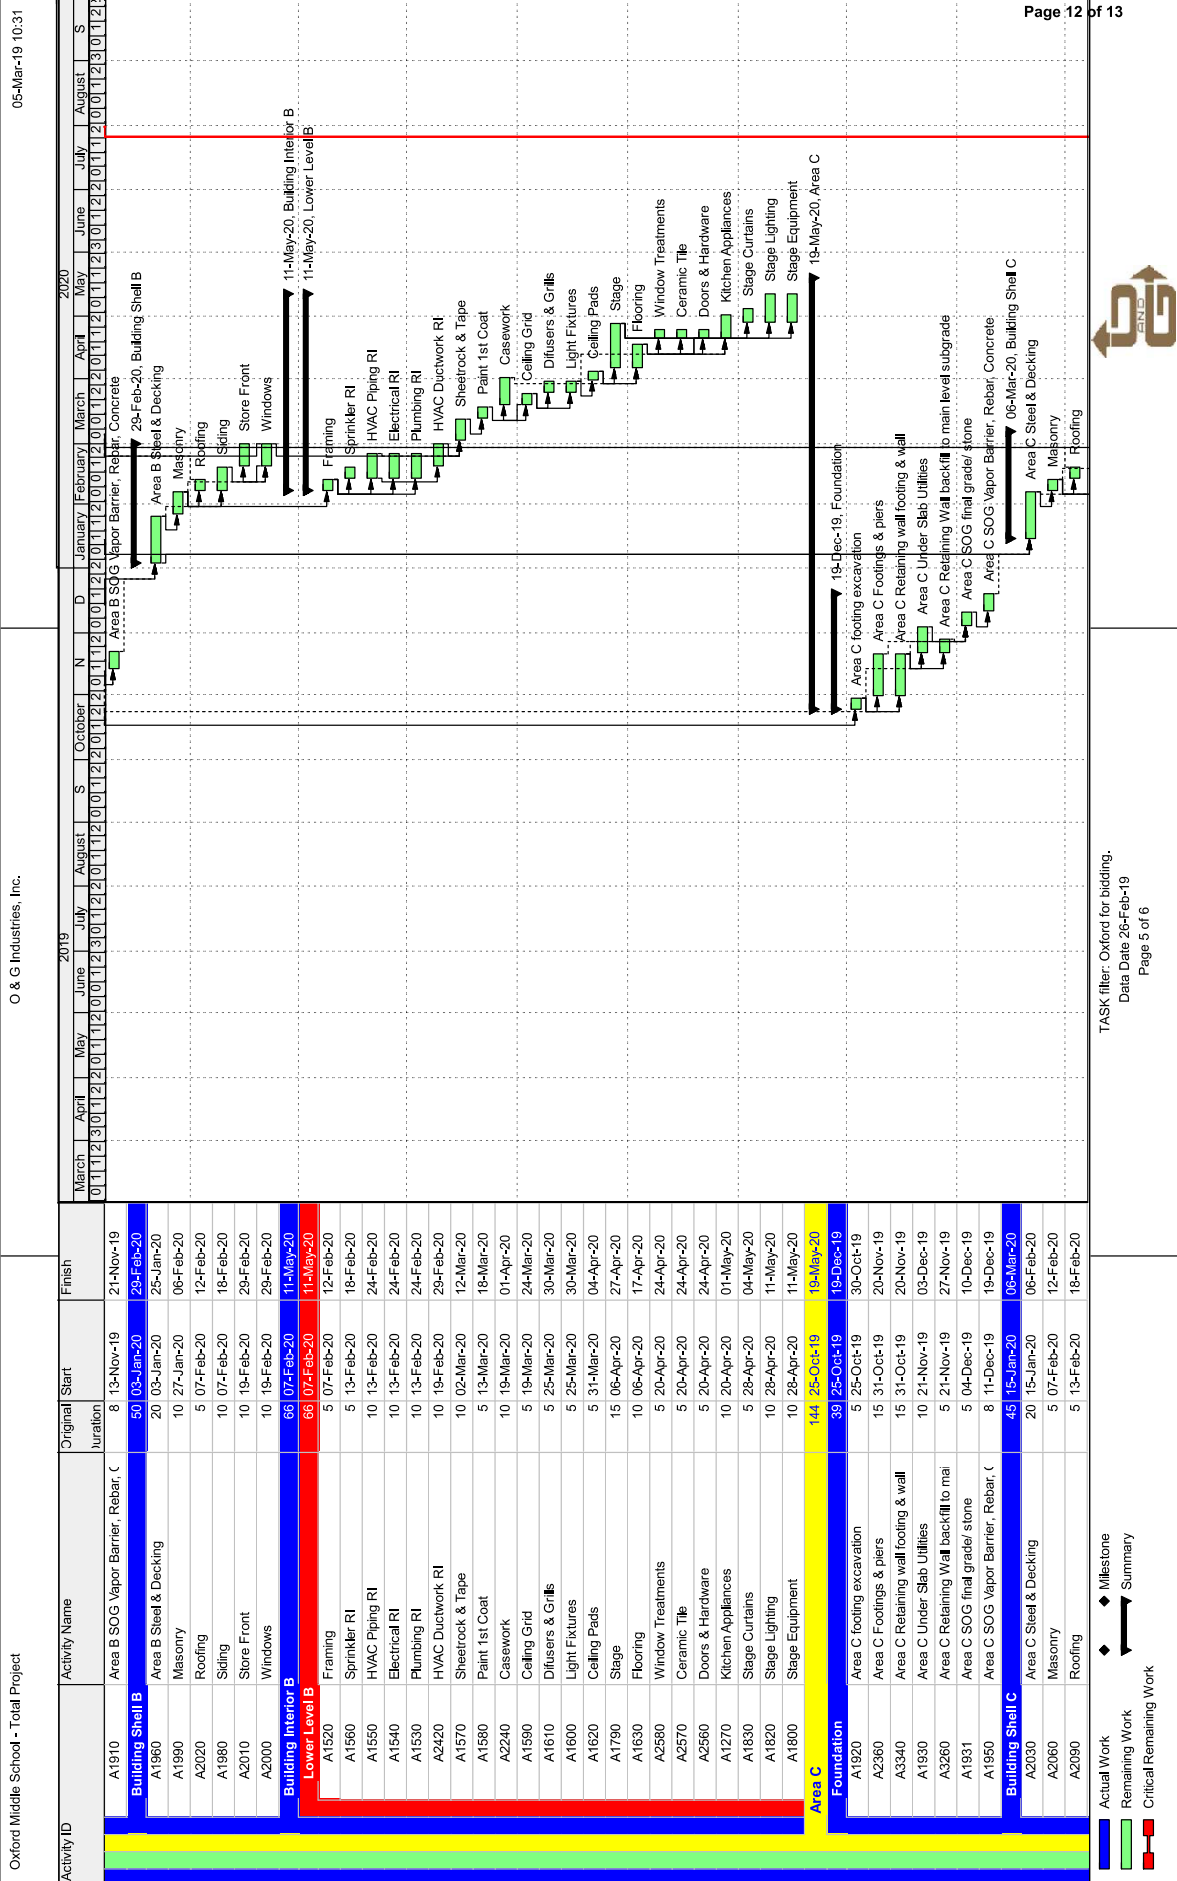

TASK filter: Oxford for bidding.  
 Data Date 26-Feb-19  
 Page 1 of 6

TASK filter: Oxford for bidding.  
Data Date 26-Feb-19  
Page 2 of 6

Actual Work  
Remaining Work  
Critical Remaining Work

TASK filter: Oxford for bidding.  
Data Date 26-Feb-19  
Page 3 of 6

Oxford Middle School - Total Project

O & G Industries, Inc.

TASK filter: Oxford for bidding.  
Data Date 26-Feb-19  
Page 4 of 6

Actual Work  
Remaining Work  
Critical Remaining Work

TASK filter: Oxford for bidding.  
Data Date 26-Feb-19  
Page 5 of 6