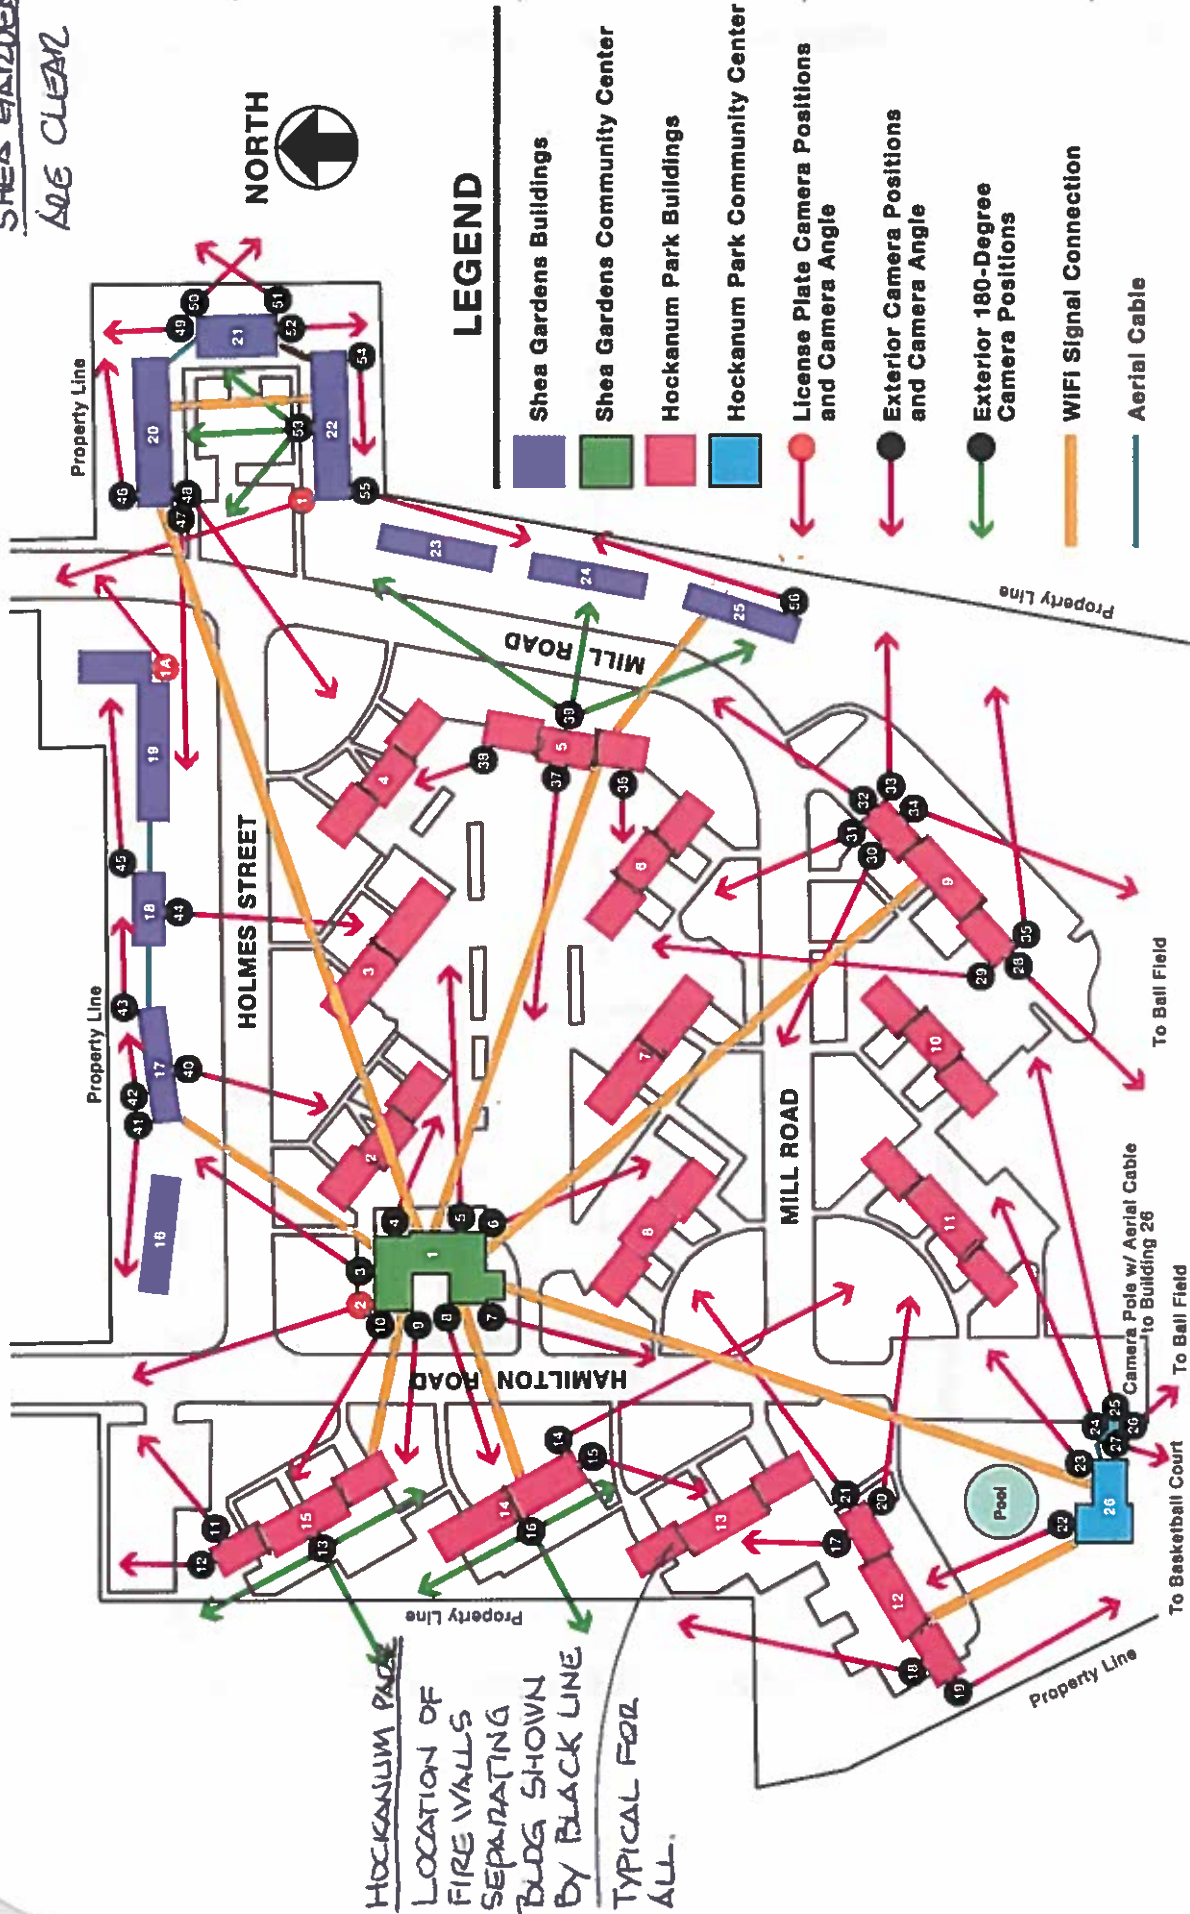

SHEA GARDENS ARE CLEAR

LEGEND

- Shea Gardens Buildings
- Shea Gardens Community Center
- Hockanum Park Buildings
- Hockanum Park Community Center
- License Plate Camera Positions and Camera Angle
- Exterior Camera Positions and Camera Angle
- Exterior 180-Degree Camera Positions
- WIFI Signal Connection
- Aerial Cable

HOCKANUM PARK
 LOCATION OF
 FIRE WALLS
 SEPARATING
 BLDG SHOWN
 BY BLACK LINE.
 TYPICAL FOR
 ALL.

* ALL ACCESS POINTS ARE AT REAR OF BUILDING.