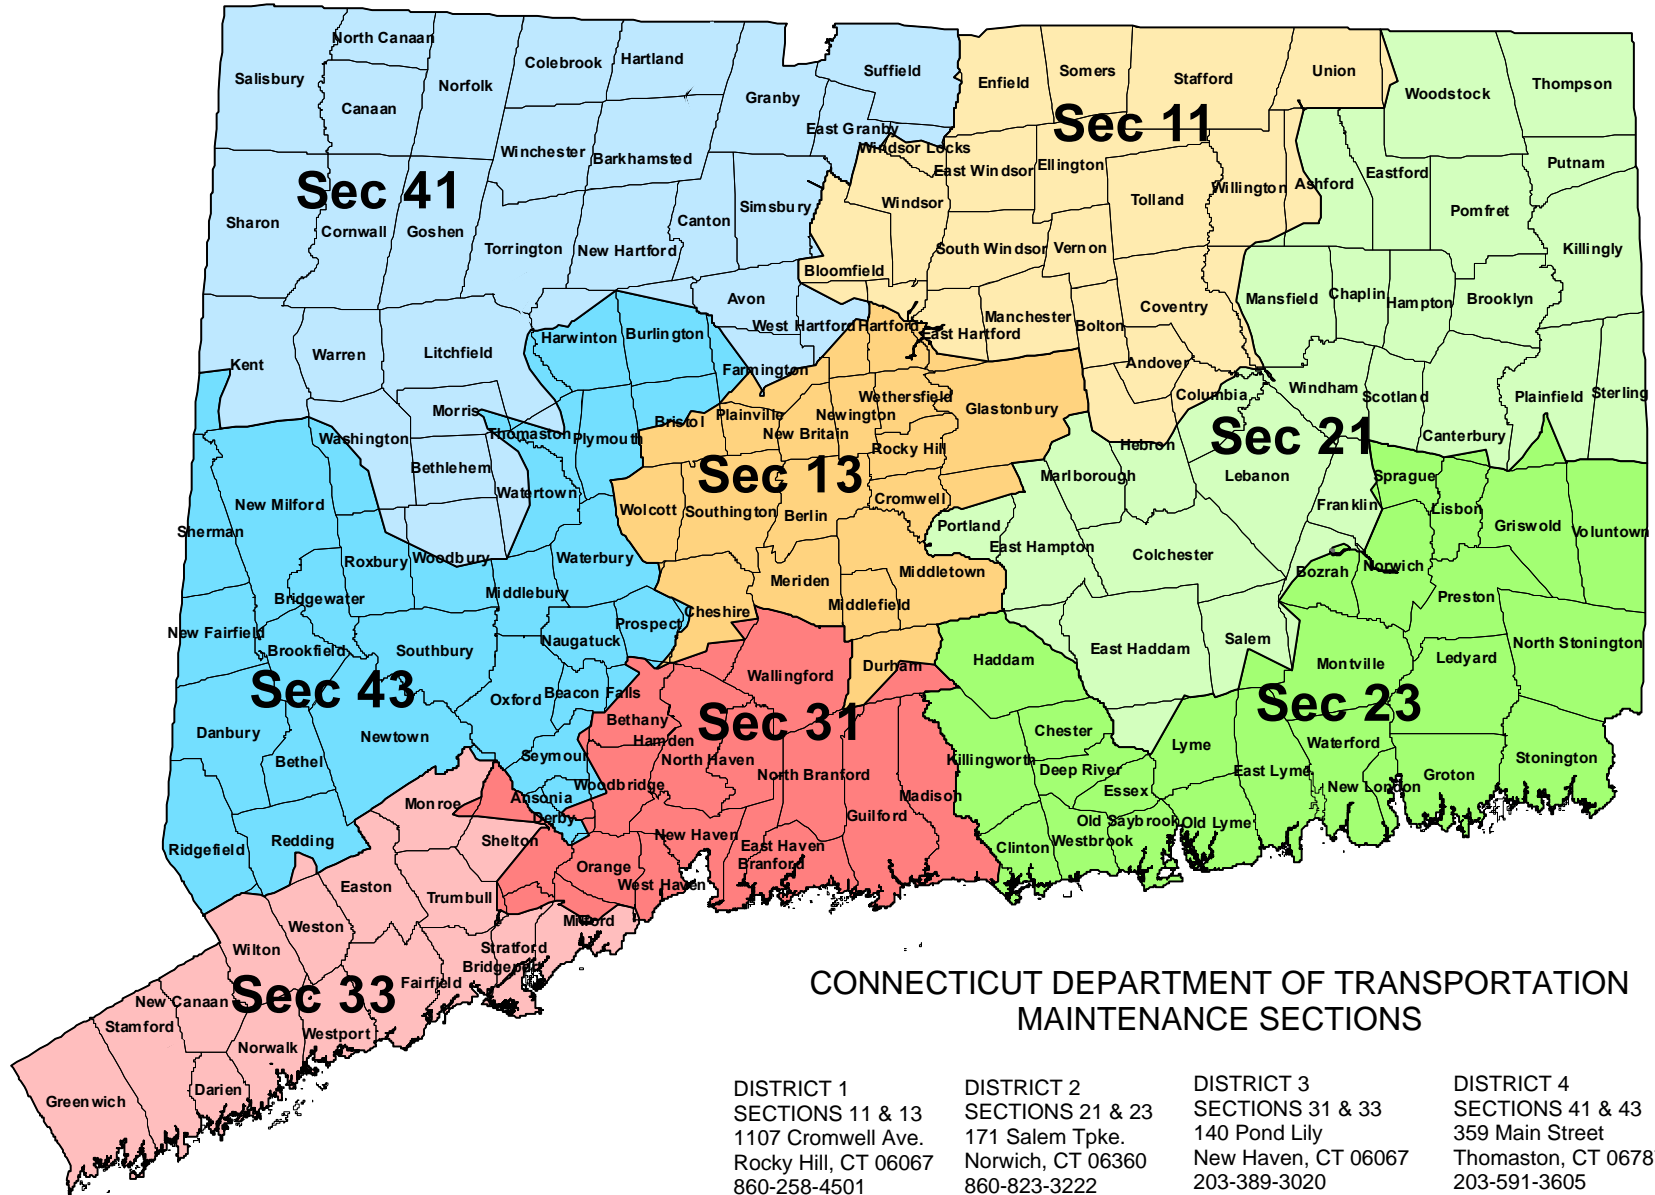

Attachment 2- DOT Maintenance Section Map

CONNECTICUT DEPARTMENT OF TRANSPORTATION
MAINTENANCE SECTIONS

DISTRICT 1
SECTIONS 11 & 13
1107 Cromwell Ave.
Rocky Hill, CT 06067
860-258-4501

DISTRICT 2
SECTIONS 21 & 23
171 Salem Tpke.
Norwich, CT 06360
860-823-3222

DISTRICT 3
SECTIONS 31 & 33
140 Pond Lily
New Haven, CT 06067
203-389-3020

DISTRICT 4
SECTIONS 41 & 43
359 Main Street
Thomaston, CT 06787
203-591-3605