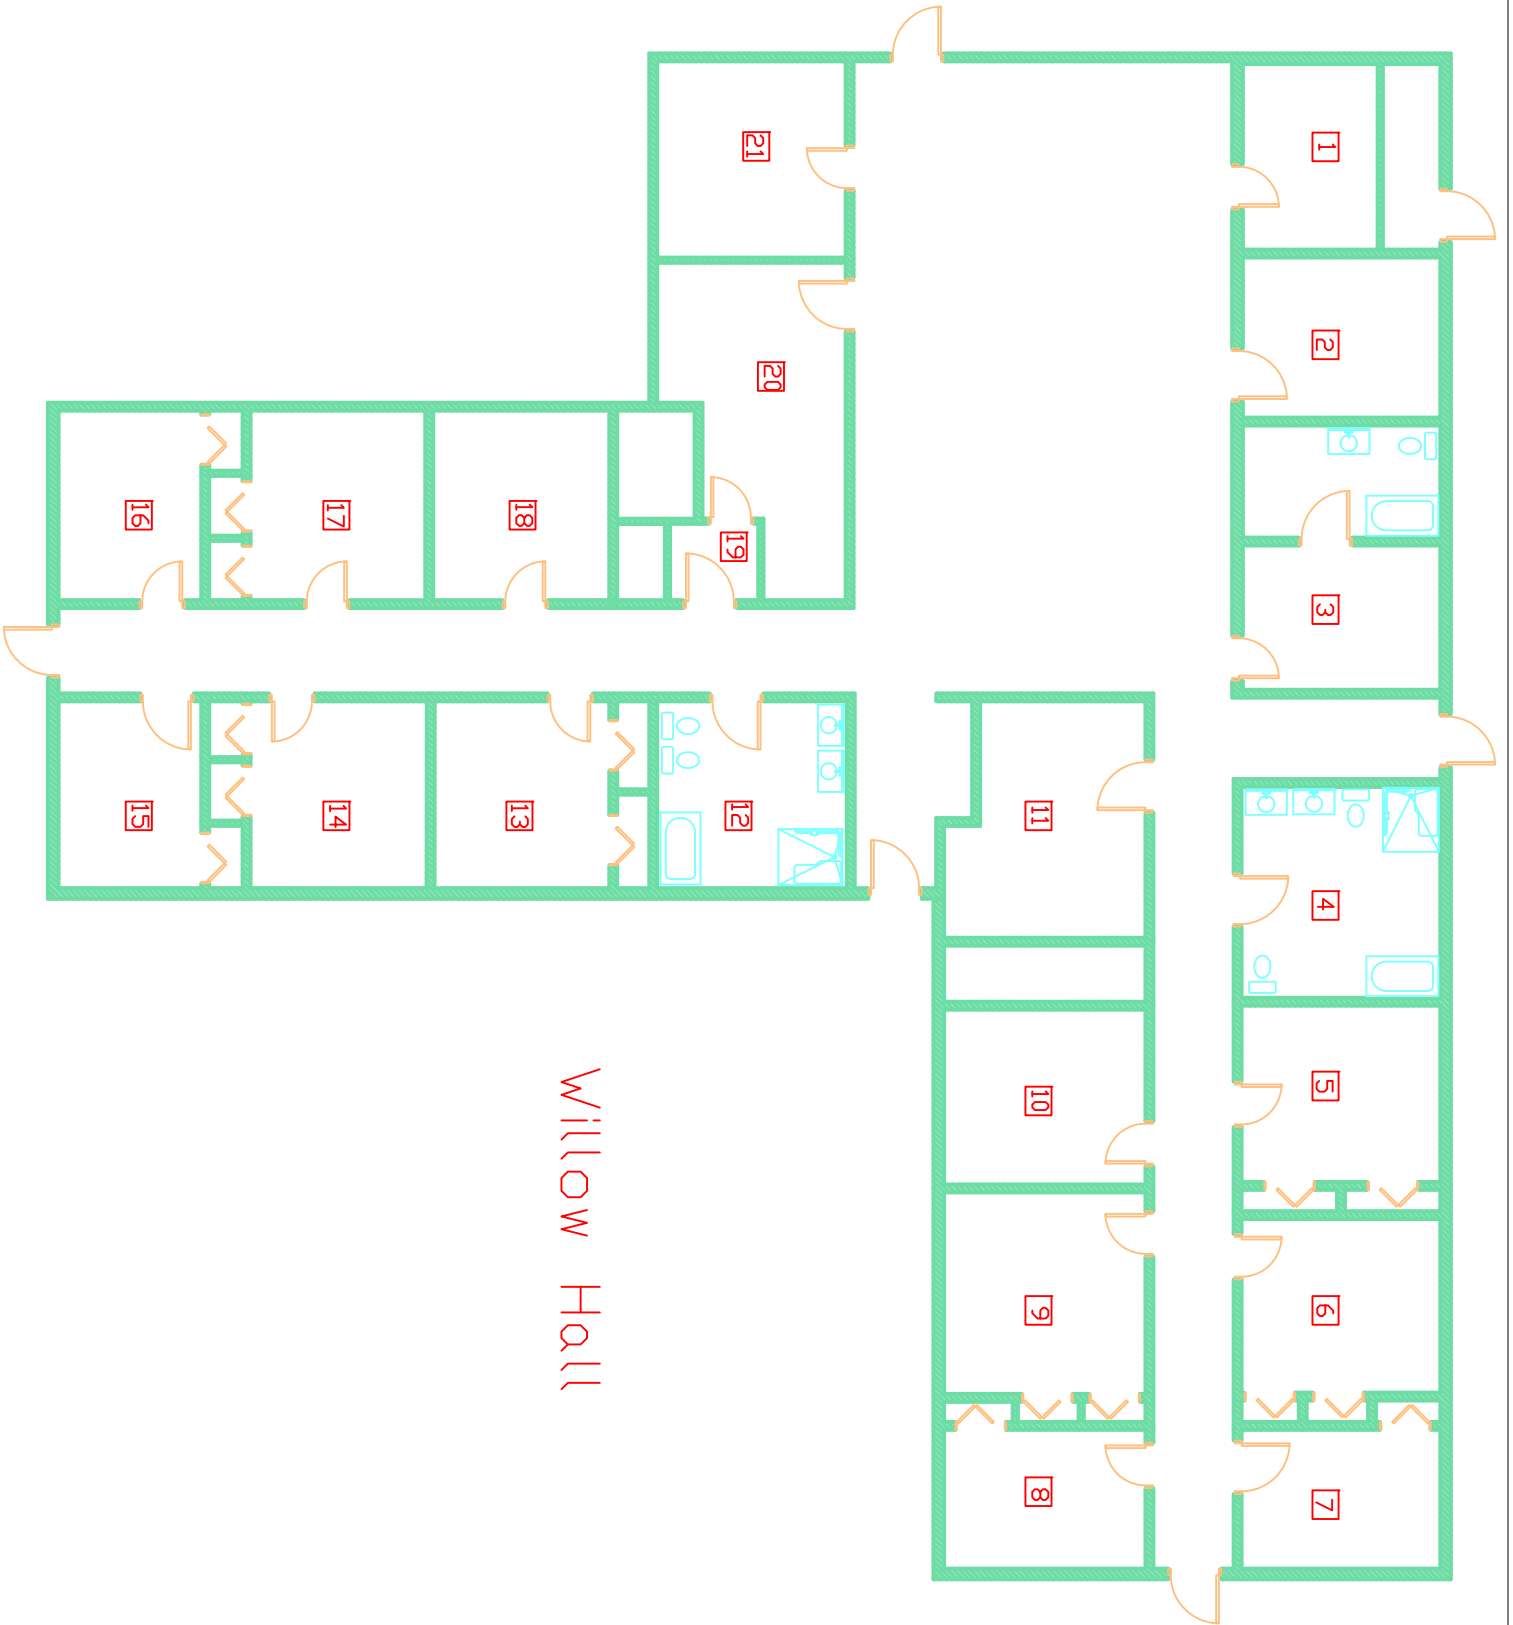

Willow Hall