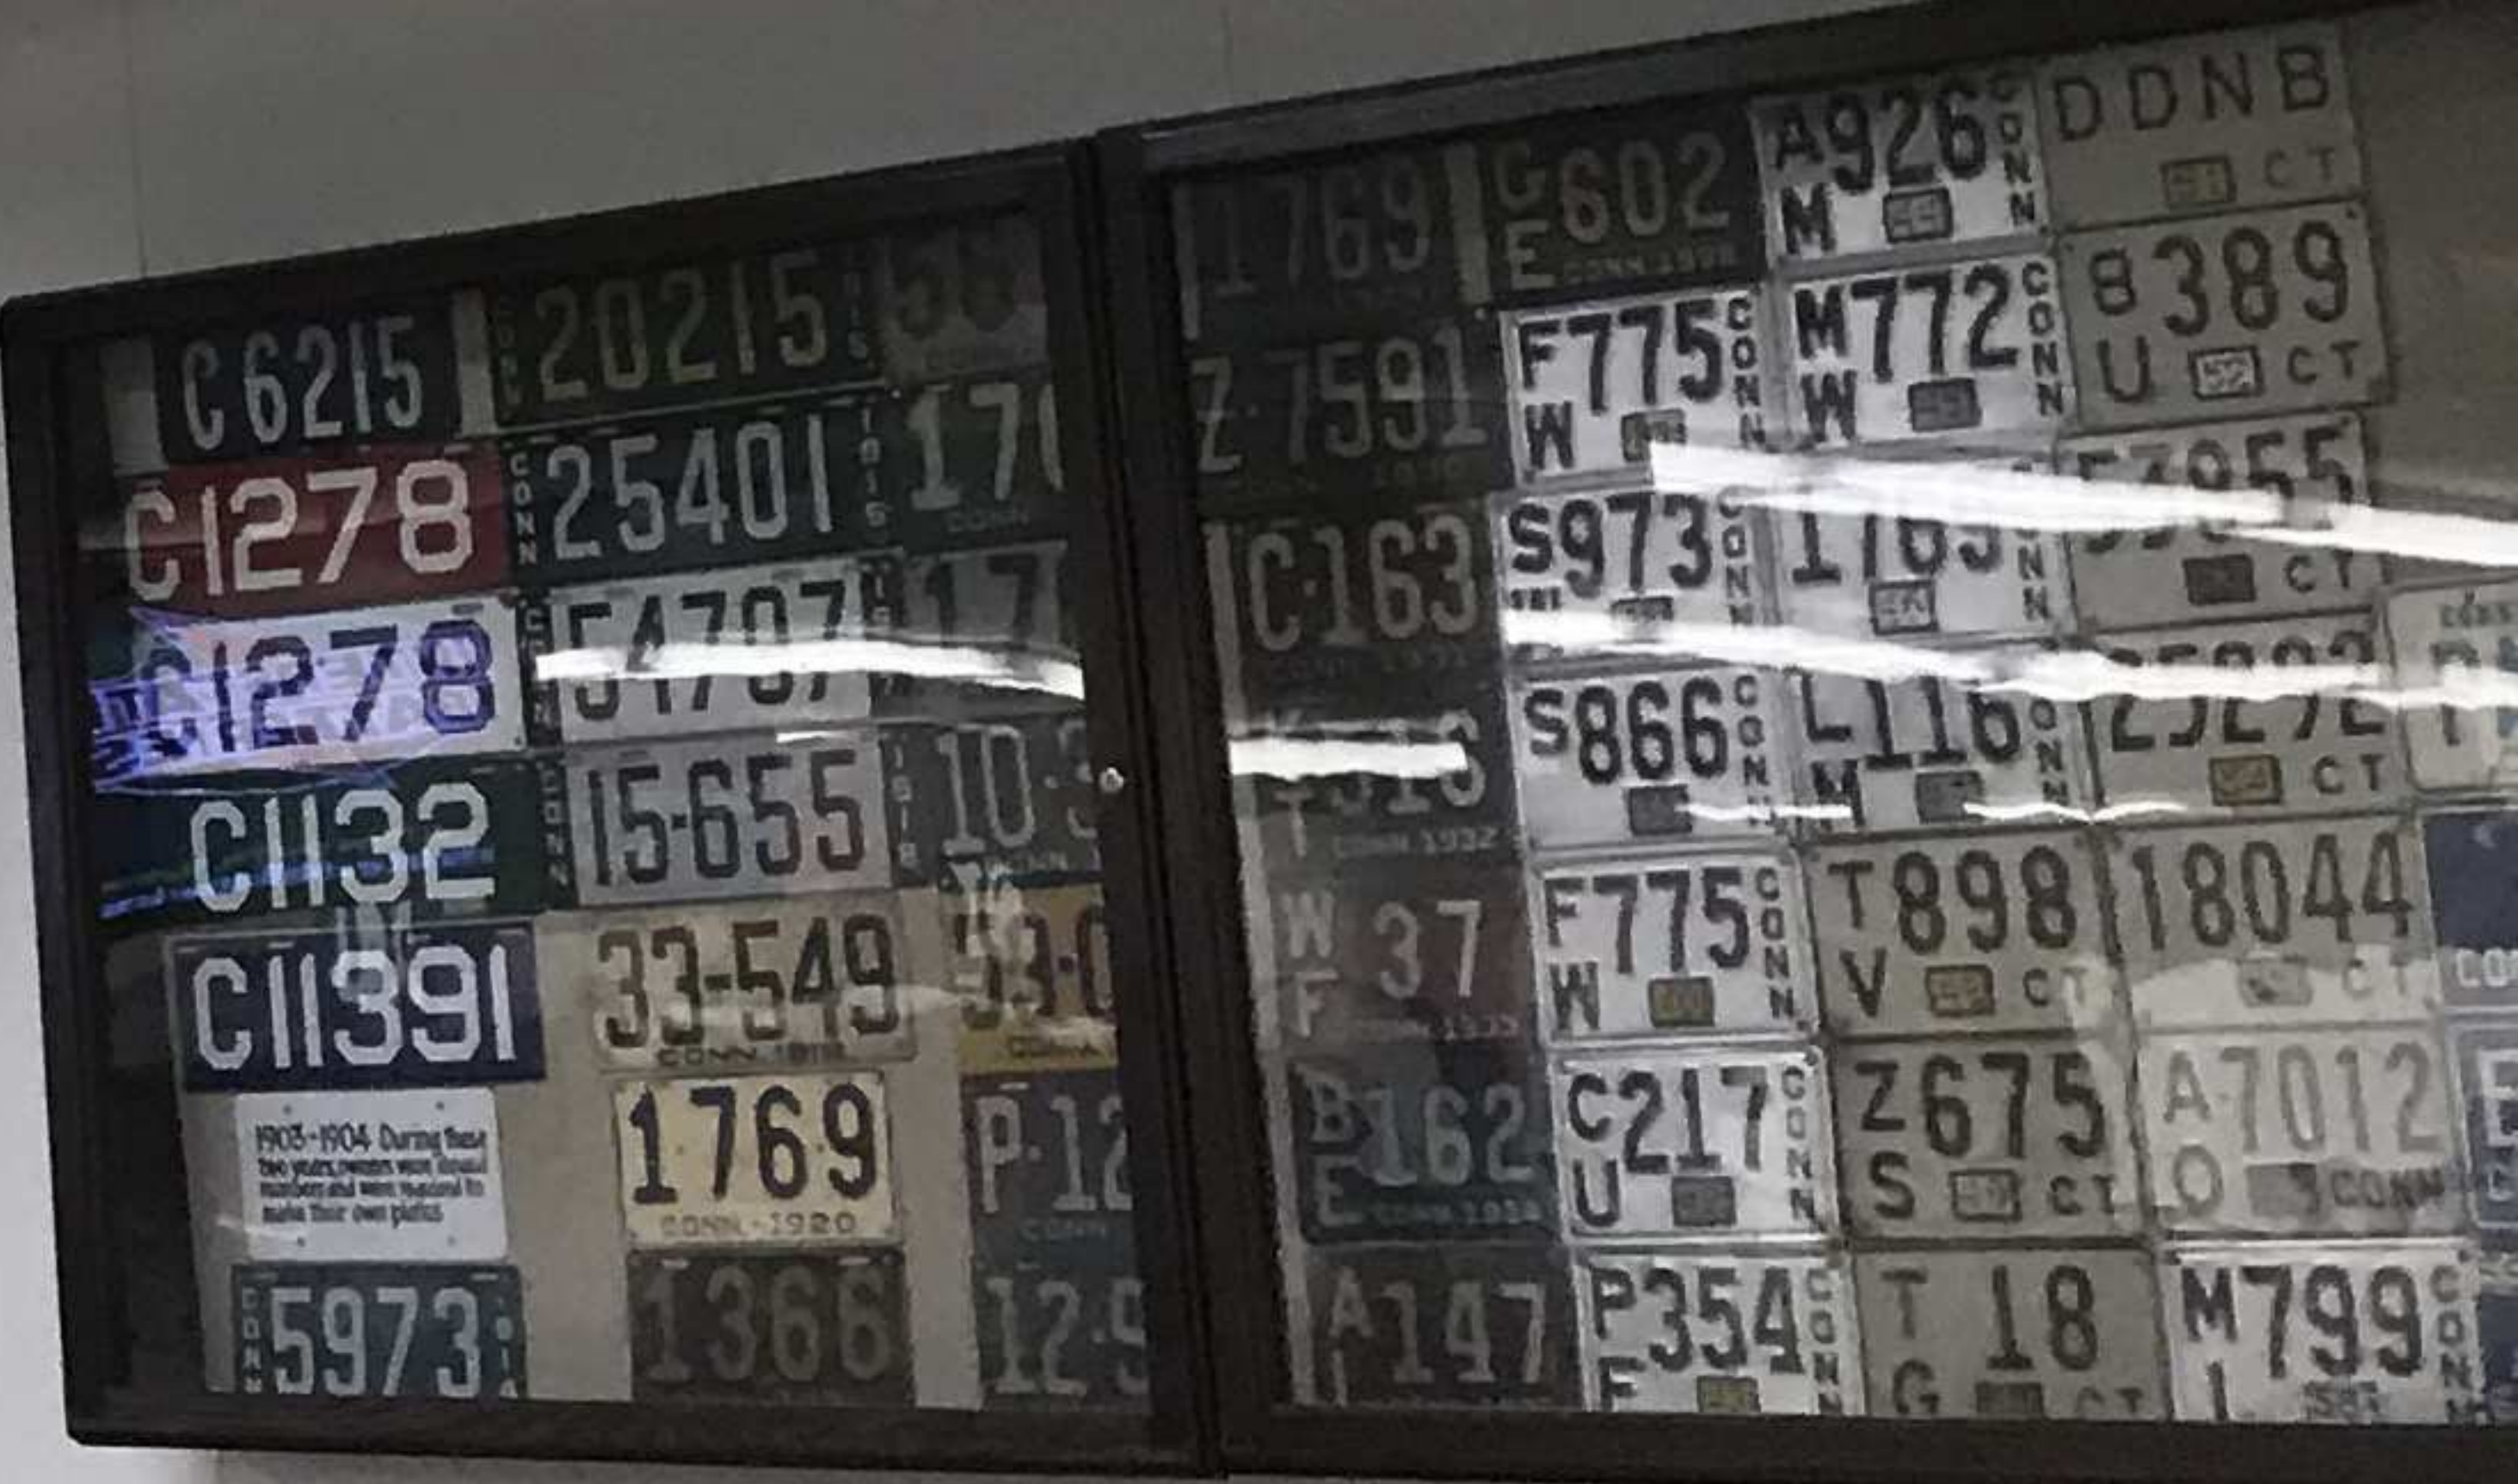

Connecticut
Department of Motor Vehicles
Celebrates 100 Years of Service
1917-2017

REAL ID
October 1, 2021

Know Before You Go
REAL ID
October 1, 2021

BE MINDFUL OF SOCIAL DISTANCING

28

27

25

24